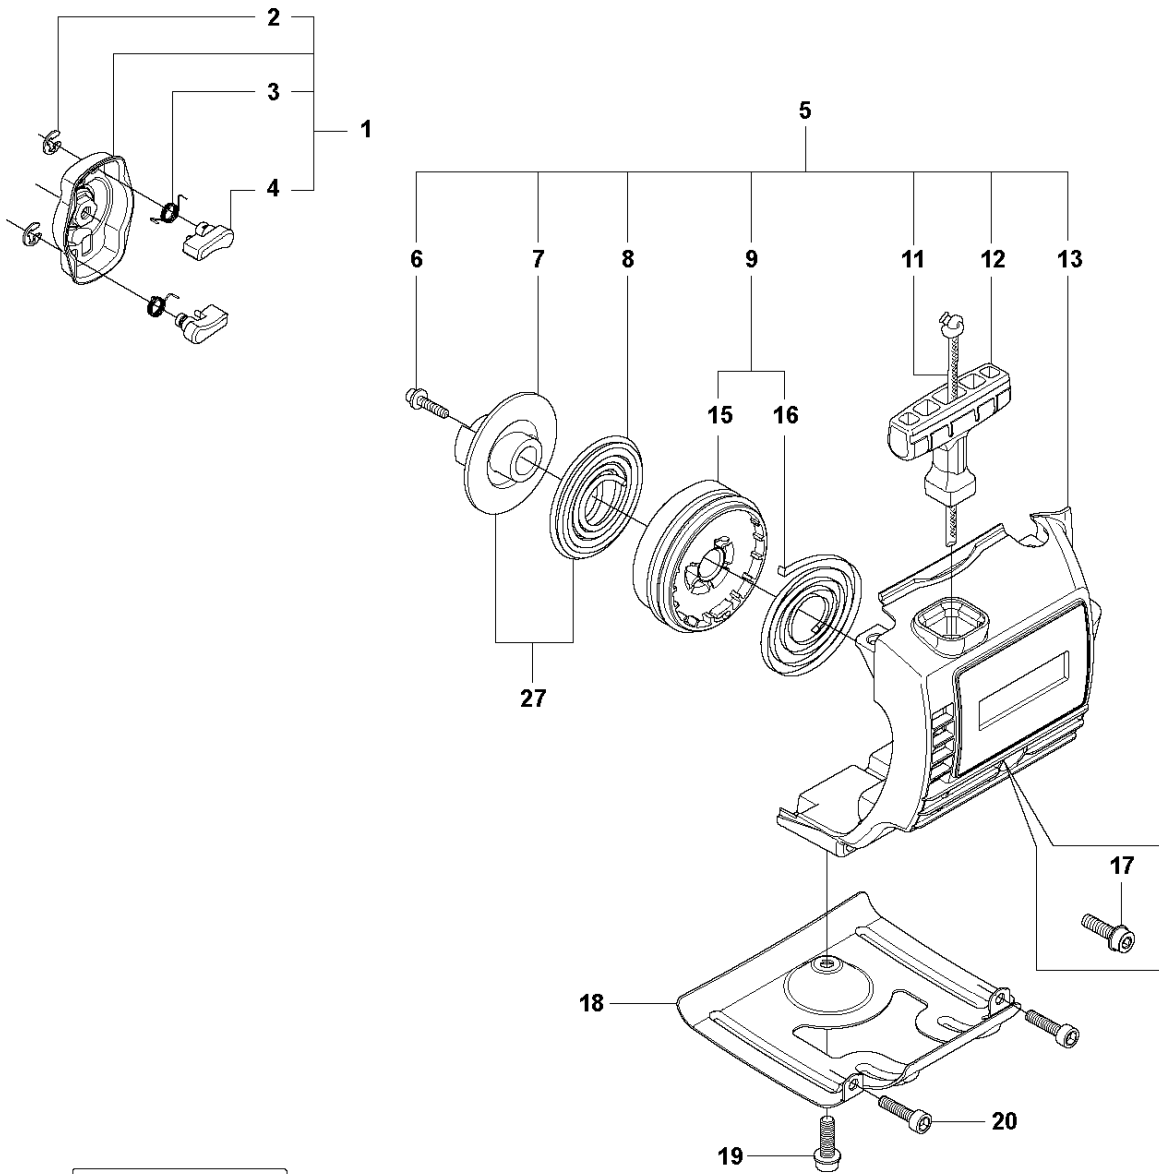

K2 327LX, LDX, RX, RDX, RJX, 323RII
STARTER

STARTER

327 RDX, from 2012-01 -

Ref	Part no.	Description	Remark	Qty	Kit
1	503 87 33-05	STARTER PAWL BRIDGE		1	
2	735 31 08-20	E-CLIP		2	1
3	503 87 36-01	SPRING		2	1
4	503 87 35-02	STARTER PAWL		2	1
5	544 07 11-03	STARTER ASSY	Captive screws	1	
6	503 21 77-25	SCREW IHSCF		1	5
7	544 03 87-02	DRIVER		1	5
8	544 03 88-02	SPRING		1	5
9	544 16 65-01	STARTER PULLEY ASSY		1	5
11	503 85 89-01	STARTER CORD		1	5
12	537 00 84-01	STARTER HANDLE		1	5
13	537 41 16-02	STARTER HOUSING	Captive screws	1	5
14	537 37 93-02	SPACING SLEEVE		1	5
15	544 03 86-01	STARTER PULLEY		1	5, 9
16	503 85 90-01	RECOIL SPRING		1	5, 9
17	574 47 70-03	SCREW IHSCFMO	Captive screw M5x16	1	5
18	537 03 41-01	PROTECTIVE PLATE		1	
19	503 20 14-12	SCREW IHSCFMO	M5x12	1	
20	503 21 66-18	SCREW IHSCF		2	
21	537 35 34-56	LABEL	327LDx	1	
22	537 35 34-57	LABEL	327RJx	1	
23	537 35 34-58	LABEL	323RII	1	
24	537 35 34-59	LABEL	327Rx	1	
25	537 35 34-60	LABEL	327RDx	1