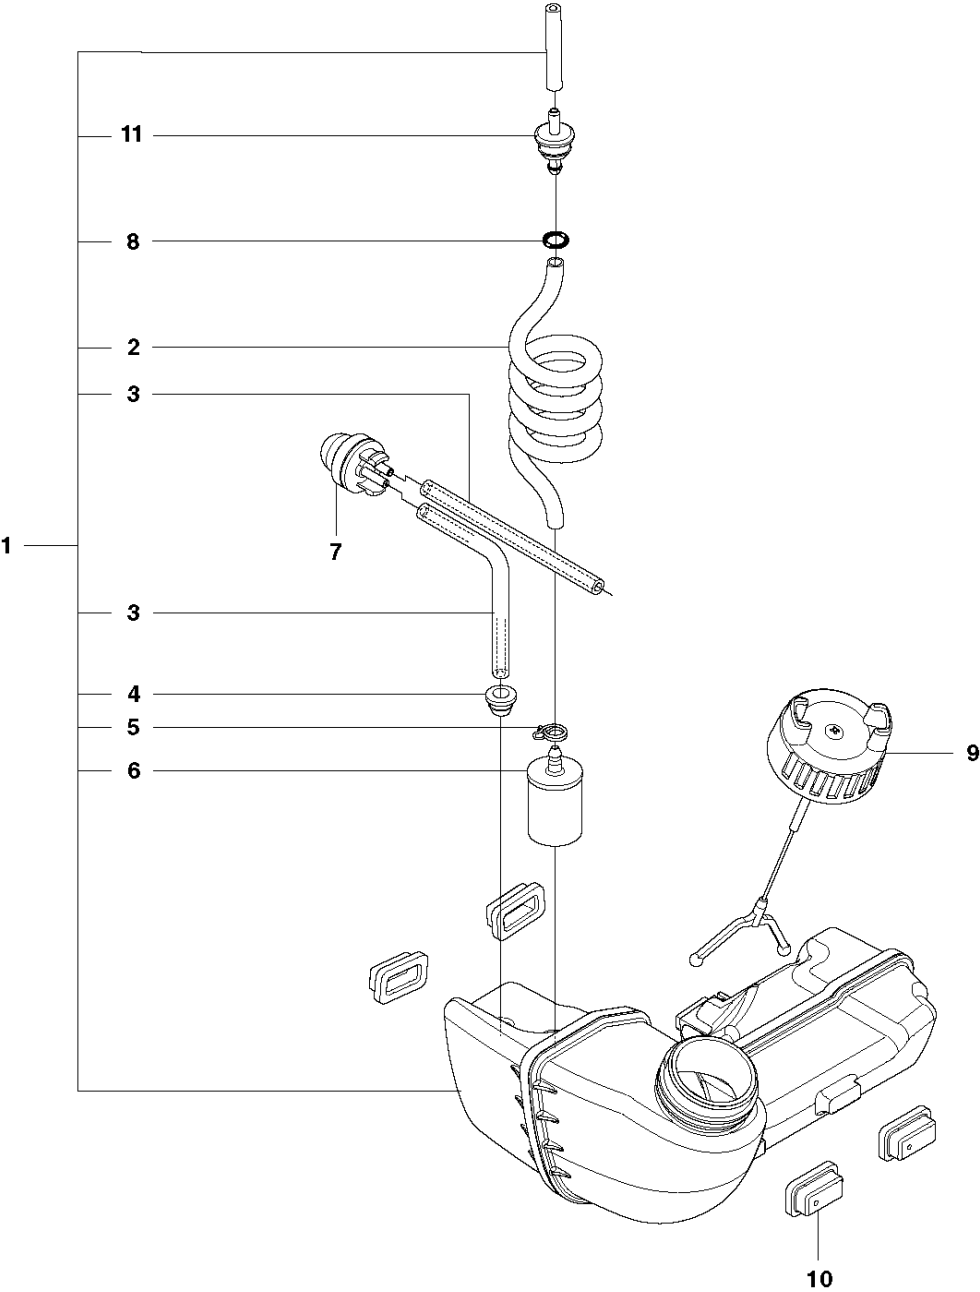

L 327LS, LX, LDX, RX, RDX, RJX, 323RII
FUEL TANK

FUEL TANK

327 RDX, from 2012-01 -

Ref	Part no.	Description	Remark	Qty	Kit
1	584 25 80-01	FUEL TANK ASSY		1	
2	581 75 62-01	FUEL HOSE		1	1
3	537 04 24-01	FUEL HOSE		2	1
4	503 73 58-01	BUSHING		1	1
5	504 02 24-01	HOSE CLAMP		1	1
6	503 44 32-01	FILTER		1	1
7	503 93 66-01	PRIMER HOUSING		1	
8	537 18 49-01	O-RING		1	1
9	544 88 97-02	TANK CAP		1	
10	503 91 10-01	SUSPENSION		4	
11	578 29 56-01	HOSE NIPPLE		1	1