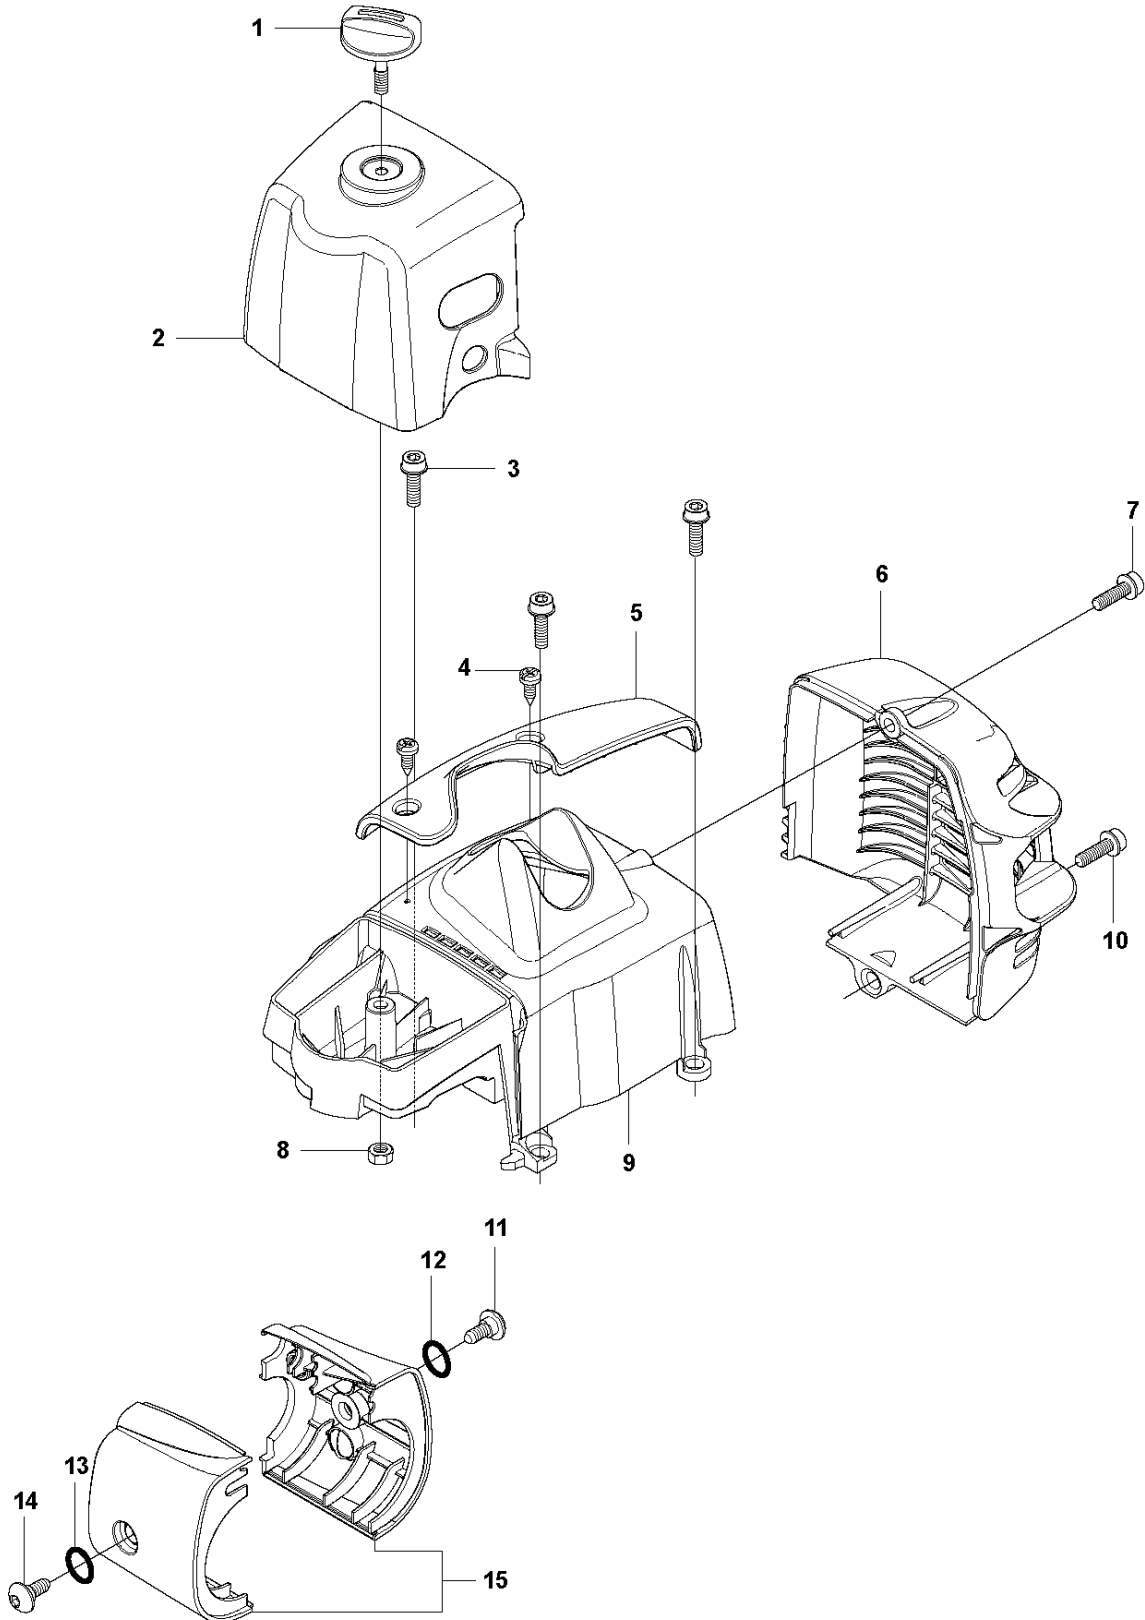

H1 327Lx, LDx, Rx, RDx, RJx,
COVERS

COVER

327 RDX, from 2012-01 -

Ref	Part no.	Description	Remark	Qty	Kit
1	537 21 32-10	KNOB		1	
2	502 48 13-01	FILTER COVER		1	
3	503 20 03-16	SCREW IHSCFM	M5x16	4	
4	503 21 35-12	SCREW CCRPANT		2	
5	502 48 16-01	ARM PROTECTION		1	
6	544 84 81-01	HEAT PROTECTOR		1	
7	503 21 68-20	SCREW IHSCFT		1	
8	503 22 24-01	LOCKING NUT		1	
9	502 48 14-01	CYLINDER COVER		1	
10	503 20 03-16	SCREW IHSCFM		1	
11	503 96 13-01	SCREW		1	
12	740 42 06-00	O-RING		1	
13	740 42 06-00	O-RING		1	
14	503 96 13-01	SCREW		1	
15	502 48 15-01	COVER		1