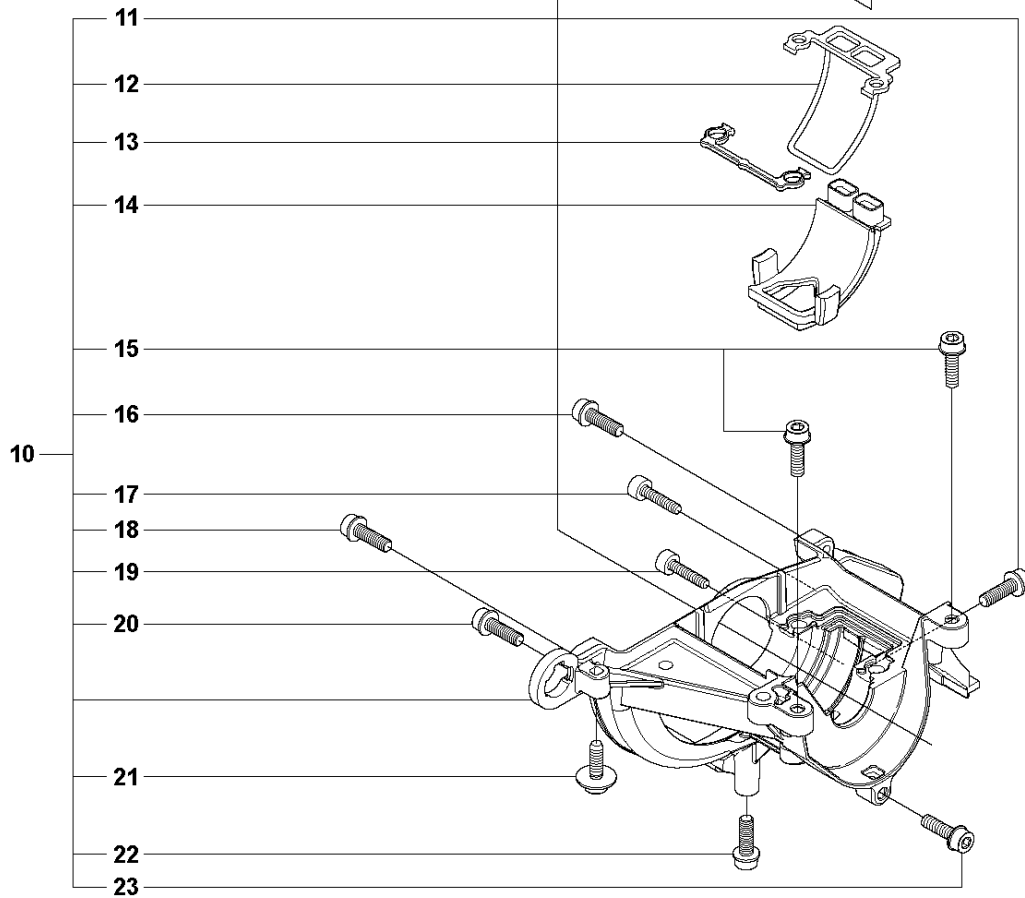

P 327LS, LX, LDX, RX, RDX, RJX, 323RII
CRANK CASE

CRANKCASE

327 RDX, from 2012-01 -

Ref	Part no.	Description	Remark	Qty	Kit
1	537 30 96-01	COMPRESSION SLEEVE		1	
2	503 21 68-25	SCREW IHSCFT		1	1
3	503 21 68-25	SCREW IHSCFT		1	1
4	537 04 12-09	CLUTCH COVER		1	
5	537 42 50-01	PROTECTIVE PLATE		1	4
6	503 20 03-16	SCREW IHSCFM	M5x16	1	4
7	537 07 36-01	SPRING		1	
8	503 25 05-01	BALL BEARING		1	4
9	537 33 67-01	CIRCLIP		1	4
10	537 08 52-03	CRANKCASE		1	
11	503 20 03-16	SCREW IHSCFM		1	10
12	537 06 69-01	GASKET CRANKCASE		1	10
13	537 08 85-01	GASKET		1	10
14	537 06 68-01	INSERT CRANKCASE		1	10
15	503 20 03-16	SCREW IHSCFM		1	10
16	503 20 03-16	SCREW IHSCFM		1	10
17	503 21 66-18	SCREW IHSCFT		1	10
18	503 20 03-16	SCREW IHSCFM		1	10
19	503 21 66-18	SCREW IHSCFT		1	10
20	503 20 03-16	SCREW IHSCFM		1	10
21	503 21 77-16	SCREW IHSCFT		1	10
22	503 20 14-12	SCREW IHSCFMO	M5x12	1	10
23	503 20 03-16	SCREW IHSCFM		1	10