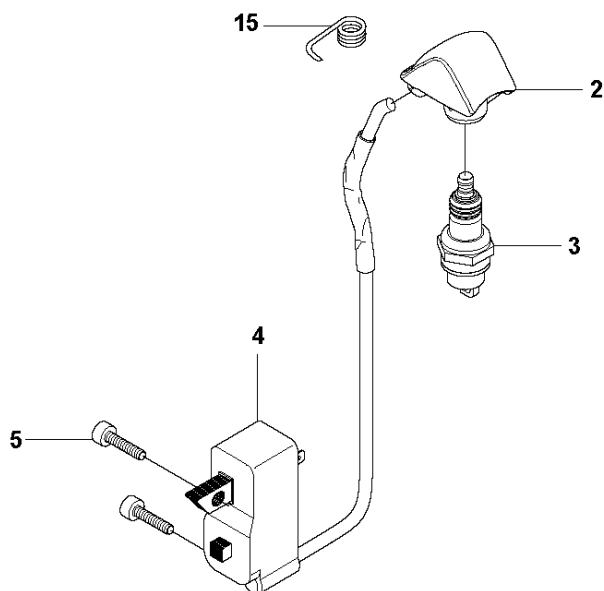

M 327LS, LX, LDX, RX, RDX, RJX, 323RII
IGNITION & CLUTCH

IGNITION SYSTEM & CLUTCH

327 RDX, from 2012-01 -

Ref	Part no.	Description	Remark	Qty	Kit
1	502 49 36-01	SHORT CIRCUIT CABLE		1	
2	537 43 43-01	SPARK PLUG CAP		1	
3	503 23 51-09	SPARK PLUG	Champion RCJ 6Y	1	
4	544 12 70-01	IGNITION MODULE		1	
5	503 21 66-18	SCREW IH SCT		2	
6	537 23 75-01	CLUTCH DRUM ASSY		1	
7	503 84 29-02	SCREW		2	
8	537 04 67-02	WASHER		1	
9	537 03 22-01	CLUTCH ASSY		1	
10	503 84 28-01	CLUTCH SHOE		2	9
11	503 81 60-01	CLUTCH SPRING		1	9
12	537 04 68-02	WASHER		1	
13	731 71 16-51	HEXAGON NUT FLANGED		1	
14	537 24 96-02	FLYWHEEL		1	
15	501 48 56-01	CONTACT SPRING		1