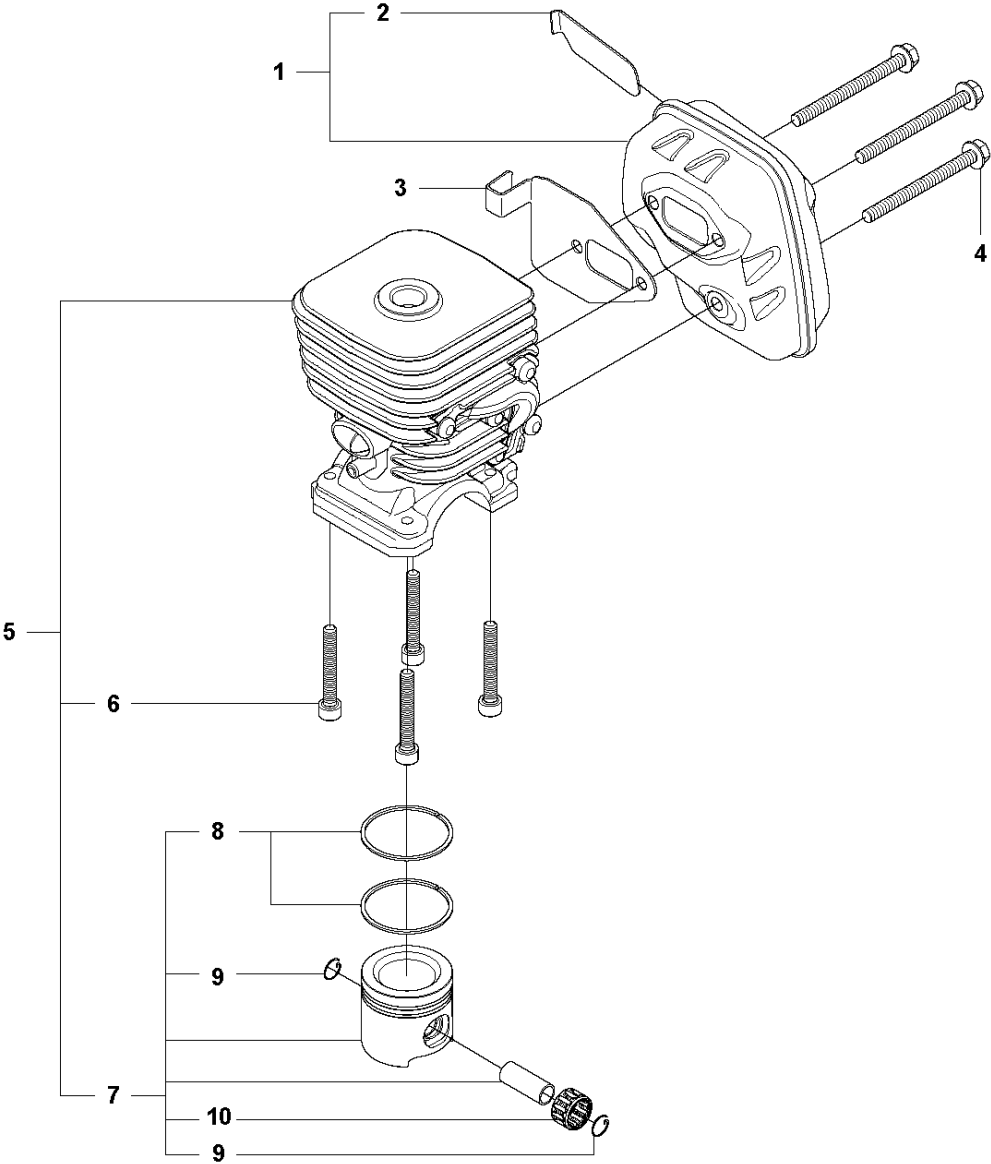

N 327LS, LX, LDX, RX, RDX, RJX, 323R11
CYLINDER PISTON & MUFFLER

CYLINDER, PISTON & MUFFLER

327 RDX, from 2012-01 -

Ref	Part no.	Description	Remark	Qty	Kit
1	537 22 17-04	MUFFLER ASSY	Cat.	1	
2	537 22 18-01	SPARK ARRESTOR SCREEN		1	1
3	537 01 41-01	GASKET		1	
4	502 07 81-01	SCREW EHHFM		3	
5	537 08 51-03	CYLINDER	Ø=34mm	1	
6	503 20 07-35	SCREW IHSCFM		4	5
7	537 40 59-02	PISTON		1	5
8	537 40 62-01	PISTON RING		1	7
9	737 44 08-00	CIRCLIP		1	7
10	503 71 22-01	BEARING		1	7