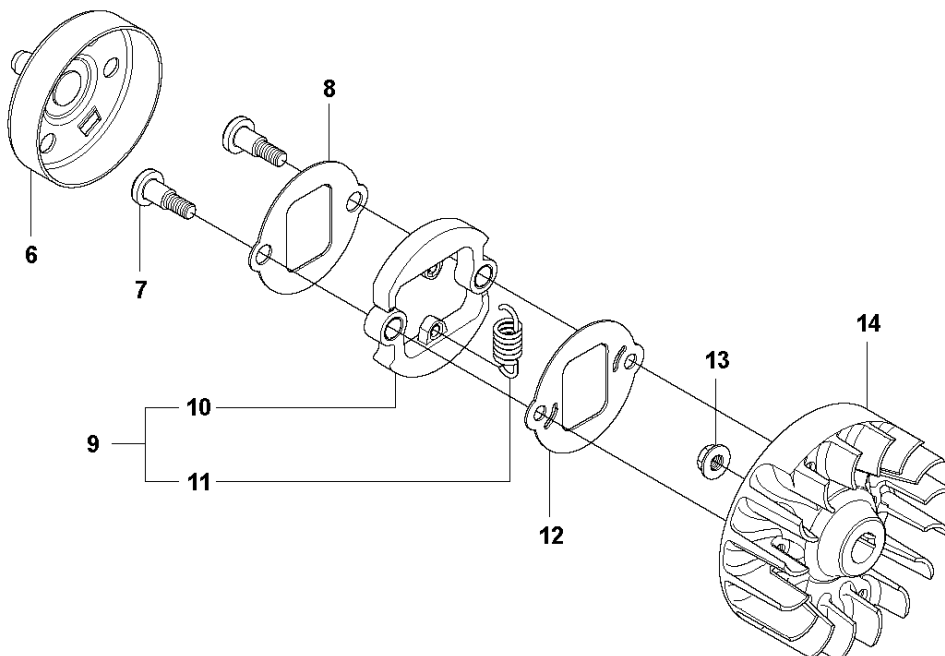

M 327LS, LX, LDX, RX, RDX, RJX, 323RII
IGNITION & CLUTCH

IGNITION SYSTEM & CLUTCH

327 RDX, from 2012-01 -

Ref	Part no.	Description	Remark	Qty	Kit
1	502 49 36-01	SHORT CIRCUIT CABLE		1	
2	537 43 43-01	SPARK PLUG CAP		1	
3	503 23 51-09	SPARK PLUG	Champion RCJ 6Y	1	
4	544 12 70-01	IGNITION MODULE		1	
5	503 21 66-18	SCREW IH SCT		2	
6	537 23 75-01	CLUTCH DRUM ASSY		1	
7	503 84 29-02	SCREW		2	
8	537 04 67-02	WASHER		1	
9	537 03 22-01	CLUTCH ASSY		1	
10	503 84 28-01	CLUTCH SHOE		2	9
11	503 81 60-01	CLUTCH SPRING		1	9
12	537 04 68-02	WASHER		1	
13	731 71 16-51	HEXAGON NUT FLANGED		1	
14	537 24 96-02	FLYWHEEL		1	
15	501 48 56-01	CONTACT SPRING		1