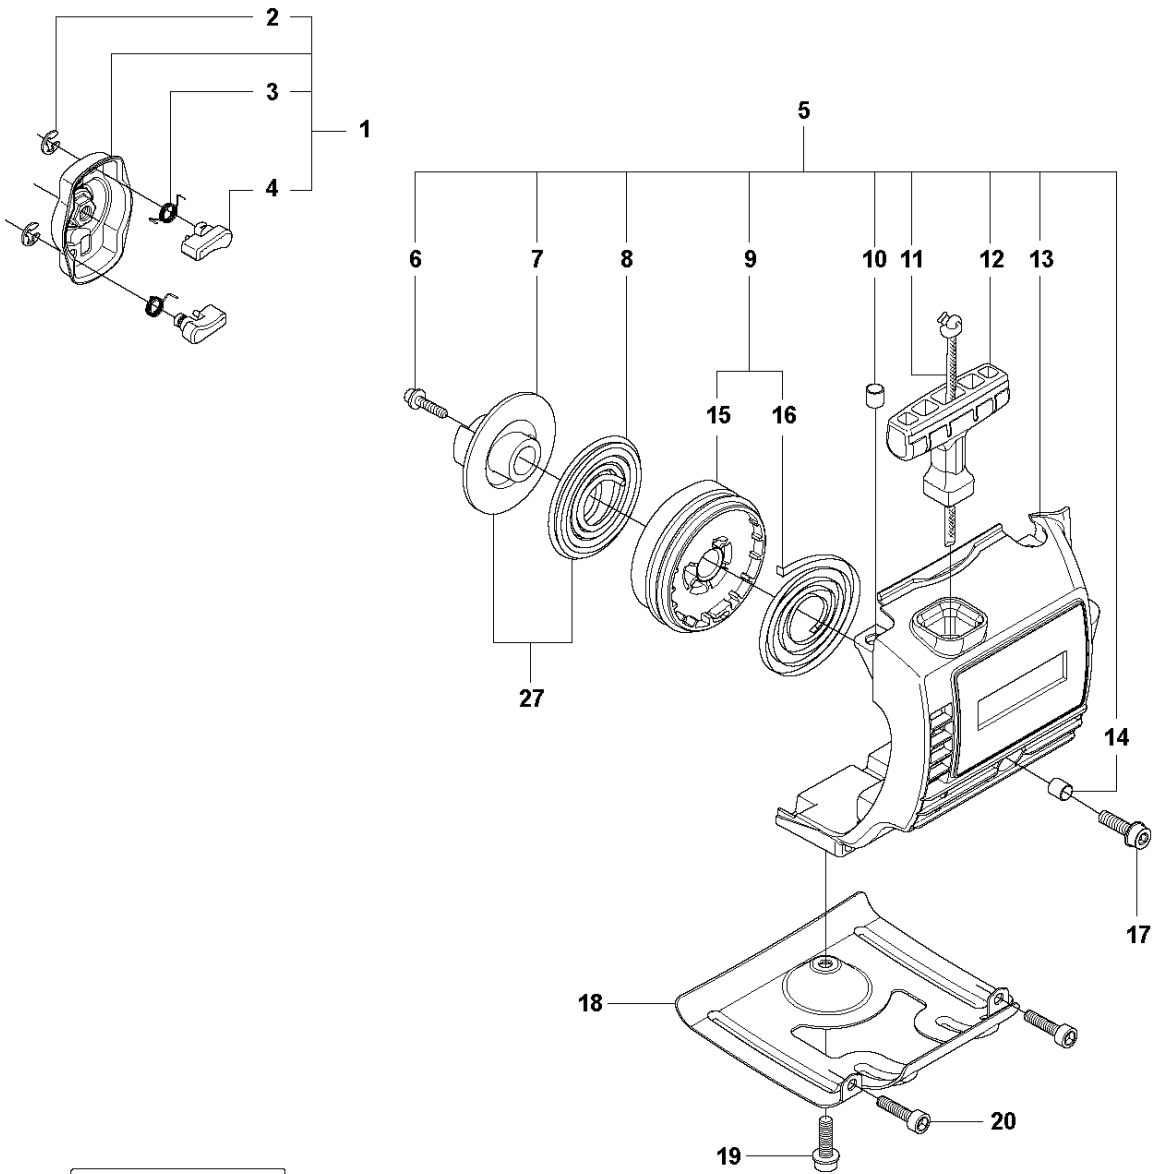

K1 327LX, LDX, RX, RDX, RJX, 323RII
STARTER

21

22

24

23

25

STARTER

327 RDX, from 2012-01 -

Ref	Part no.	Description	Remark	Qty	Kit
1	503 87 33-05	STARTER PAWL BRIDGE		1	
2	735 31 08-20	E-CLIP		2	1
3	503 87 36-01	SPRING		2	1
4	503 87 35-02	STARTER PAWL		2	1
5	544 07 11-02	STARTER ASSY		1	
6	503 21 77-25	SCREW IH SCT		1	5
7	544 03 87-02	DRIVER		1	5
8	544 03 88-02	SPRING		1	5
9	544 16 65-01	STARTER PULLEY ASSY		1	5
10	537 37 93-02	SPACING SLEEVE		2	5
11	503 85 89-01	STARTER CORD		1	5
12	537 00 84-01	STARTER HANDLE		1	5
13	537 41 16-01	STARTER HOUSING		1	5
14	537 37 93-02	SPACING SLEEVE		1	5
15	544 03 86-01	STARTER PULLEY		1	5, 9
16	503 85 90-01	RECOIL SPRING		1	5, 9
17	503 20 03-16	SCREW IHSCFM	M5x16	1	
18	537 03 41-01	PROTECTIVE PLATE		1	
19	503 20 14-12	SCREW IHSCFMO	M5x12	1	
20	503 21 66-18	SCREW IH SCT		2	
21	537 35 34-56	LABEL	327LDx	1	
22	537 35 34-57	LABEL	327RJx	1	
23	537 35 34-58	LABEL	323RII	1	
24	537 35 34-59	LABEL	327Rx	1	
25	537 35 34-60	LABEL	327RDx	1