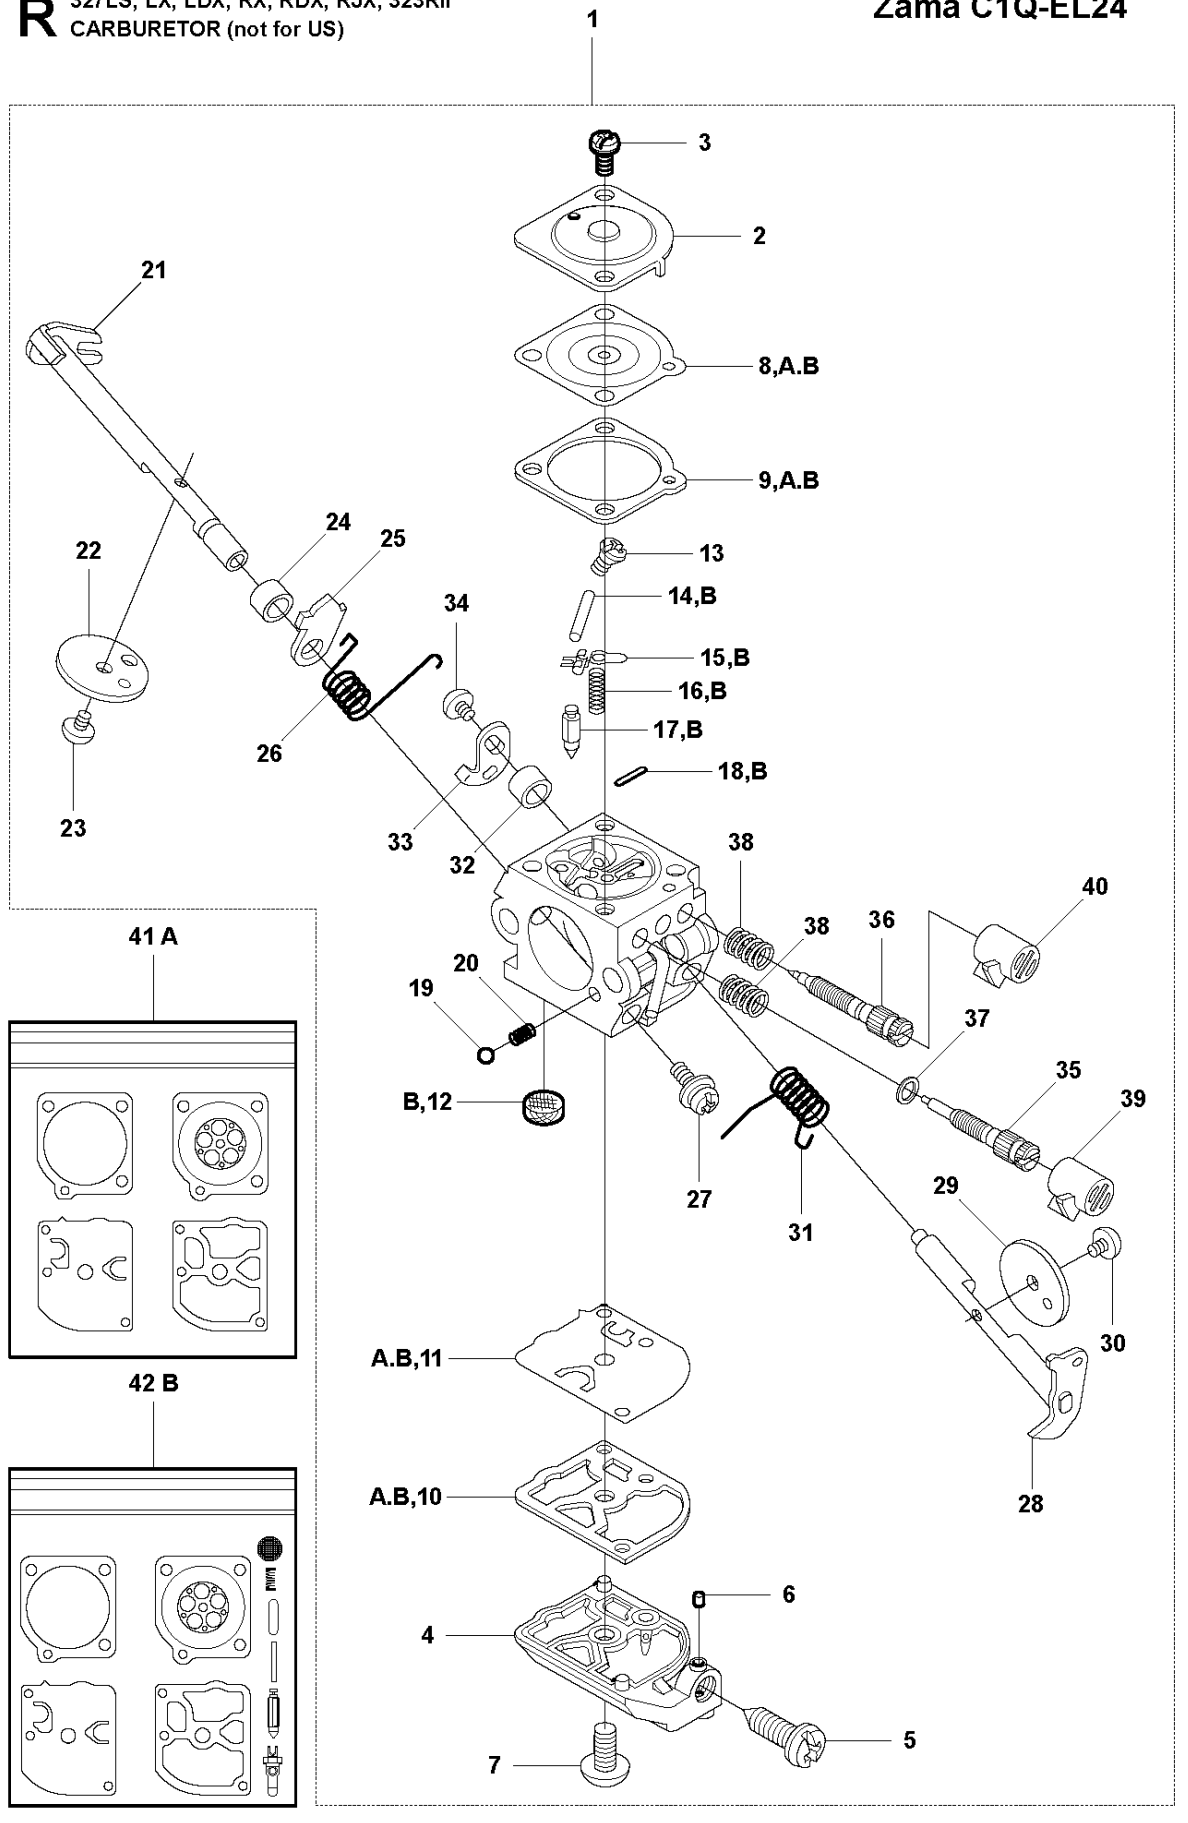

R 327LS, LX, LDX, RX, RDX, RJX, 323RII
CARBURETOR (not for US)

Zama C1Q-EL24

Ref	Part no.	Description	Remark	Qty	Kit
1	503 28 34-01	CARBURETTOR	Zama C1Q-EL24, NOT FOR US	1	
2	503 97 43-01	COVER		1	1
3	503 48 05-01	SCREW		2	1
4	537 02 02-01	COVER		1	1
5	537 02 07-01	SCREW		1	1
6	503 48 11-01	PIECE		1	1
7	503 47 96-01	SCREW		1	1
8	537 04 89-01	DIAPHRAGM		1	1,A,B
9	537 02 04-01	GASKET		1	1,A,B
10	537 02 01-01	GASKET PUMP		1	1,A,B
11	537 02 00-01	DIAPHRAGM PUMP		1	1,A,B
12	503 53 57-01	STRAINER		1	1,B
13	503 48 01-01	SCREW		1	1
14	503 48 00-01	PIN RETAINING SCREW		1	1,B
15	503 66 59-01	LEVER		1	1,B
16	537 02 03-01	SPRING		1	1,B
17	503 47 97-01	VALVE		1	1,B
18	537 02 08-01	PLUG		1	1,B
19	537 01 25-01	BALL		1	1
20	537 01 26-01	SPRING		1	1
21	537 02 09-01	SHAFT ASSY		1	1
22	537 37 03-01	VALVE		1	1
23	503 48 18-01	SCREW		1	1
24	503 48 19-01	COLLAR		1	1
25	537 04 90-01	LEVER		1	1
26	537 02 10-01	SPRING		1	1
27	503 75 53-01	SCREW		1	1
28	537 01 96-01	SHAFT ASSY		1	1
29	537 01 99-01	VALVE		1	1
30	503 47 92-01	SCREW		1	1
31	537 01 97-01	SPRING		1	1
32	503 47 89-01	COLLAR		1	1
33	537 01 98-01	LEVER		1	1
34	503 47 90-01	SCREW		1	1
35	537 02 06-01	SCREW		1	1
36	537 12 78-01	SCREW		1	1
37	503 97 40-01	WASHER		1	1
38	503 48 08-01	SPRING		1	1
39	537 02 16-01	LIMITER CAP		1	1
40	537 02 16-01	LIMITER CAP		1	1
41,A	531 00 45-52	GASKET KIT		1	
42,B	531 00 45-53	SET		1