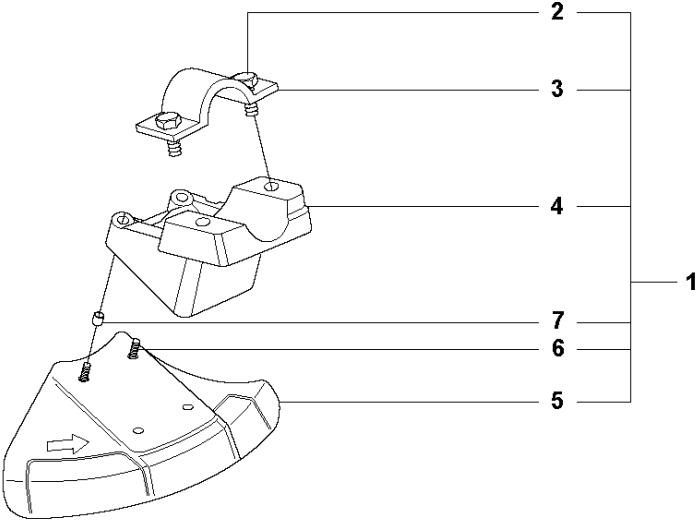

S 327LS, LX, LDX, RX, RDX, RJX, 323R11
ACCESSORIES

ACCESSORIES

327 RDX, from 2012-01 -

Ref	Part no.	Description	Remark	Qty	Kit
1	544 04 42-10	ACCESSORY BAG	Captive screws 323RII, 327Rx	1	
2	573 99 43-04	SCREW IHSCFMO	Captive screws	2	1
3	574 56 80-01	CLAMP	Captive screws	1	1
4	537 29 34-01	ADAPTER		1	1
5	574 56 49-02	BLADE GUARD	Captive screws	1	1
6	503 20 03-16	SCREW IHSCFM	Captive screws	4	1
7	574 03 95-01	LOCKING NUT	Captive screws	4	1
8	503 97 71-01	TRIMMER GUARD	327Lx, 327LDx	1	
9	503 21 07-16	SCREW IHSCFT		1	8
10	503 79 88-01	BLADE		1	8
11	503 93 42-02	COMBI GUARD	323RII, 327Rx	1	
12	503 21 07-16	SCREW IHSCFT		1	11
13	503 79 88-01	BLADE		1	11