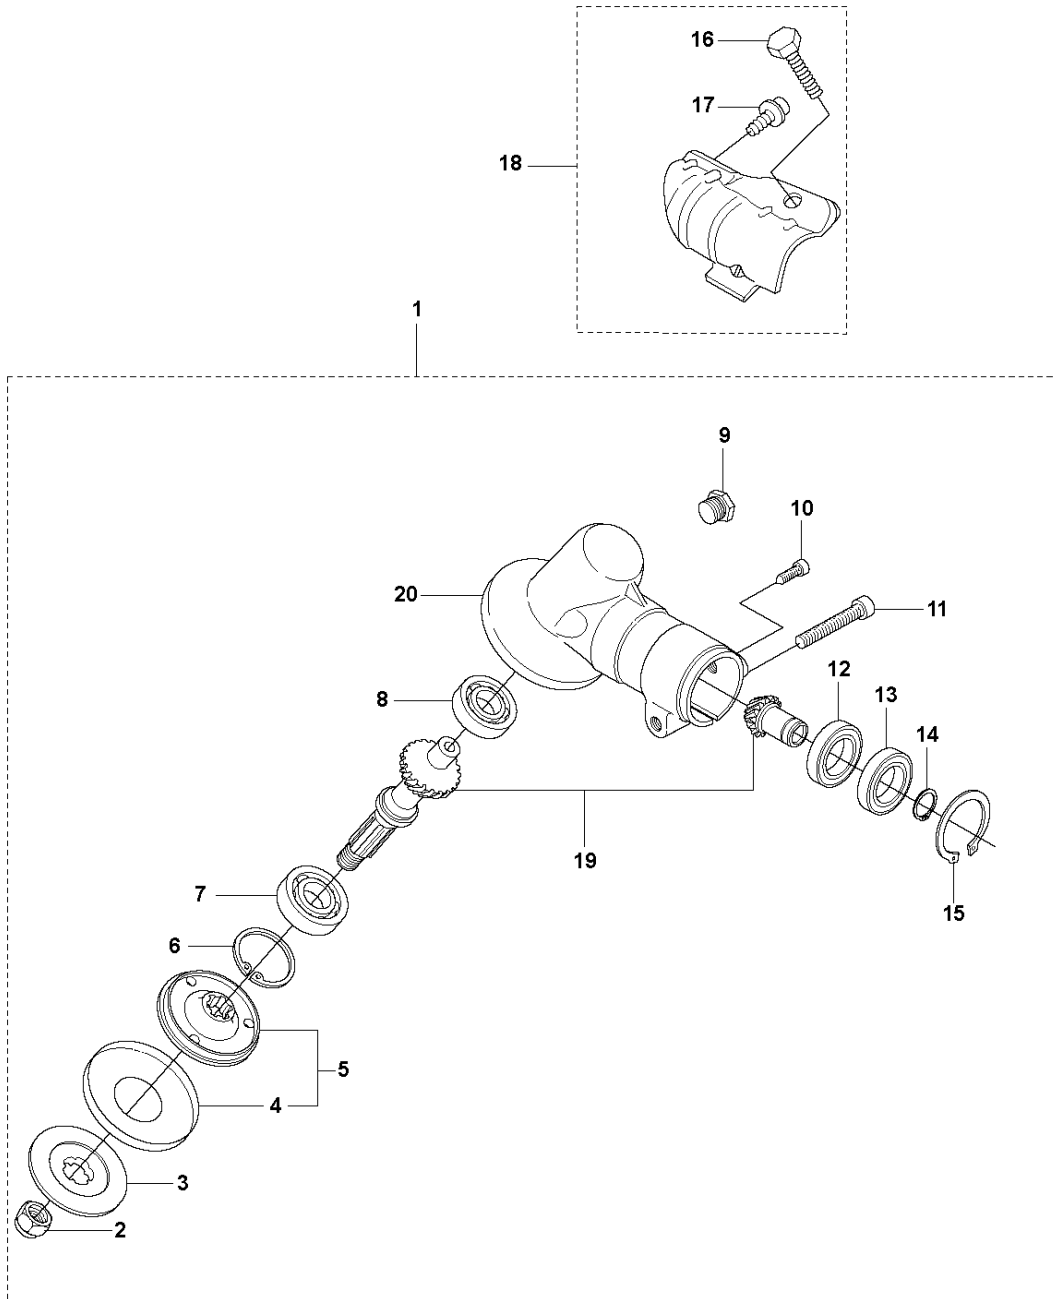

A 327LS, LX, LDX, RX, RDX, RJX, 323RII
BEVEL GEAR

BEVEL GEAR

327 RDX, from 2012-01 -

Ref	Part no.	Description	Remark	Qty	Kit
1	537 19 92-02	BEVEL GEAR ASSY		1	
2	503 85 63-01	NUT		1	1
3	537 28 56-01	SUPPORT FLANGE		1	1
4	537 29 26-01	CUP		1	1
5	537 23 49-01	DRIVER ASSY		1	1
6	735 31 28-10	CIRCLIP		1	1
7	503 25 24-01	BALL BEARING		1	1
8	738 21 98-00	BALL BEARING		1	1
9	503 20 15-01	SCREW IHHM		1	1
10	503 20 14-12	SCREW IHSCFMO		1	1
11	503 20 07-25	SCREW IHSCFM		1	1
12	738 21 99-00	BALL BEARING		1	1
13	738 21 99-02	BALL BEARING		1	1
14	735 31 11-00	CIRCLIP		1	1
15	735 31 25-10	CIRCLIP		1	1
16	725 23 70-51	SCREW		1	18
17	503 20 07-12	SCREW IHSCFM		1	18
18	574 30 69-01	CLAMP	Captive screws	1	
19	537 04 10-01	GEAR WHEEL KIT		1	
20	537 33 37-01	GEAR HOUSING		1