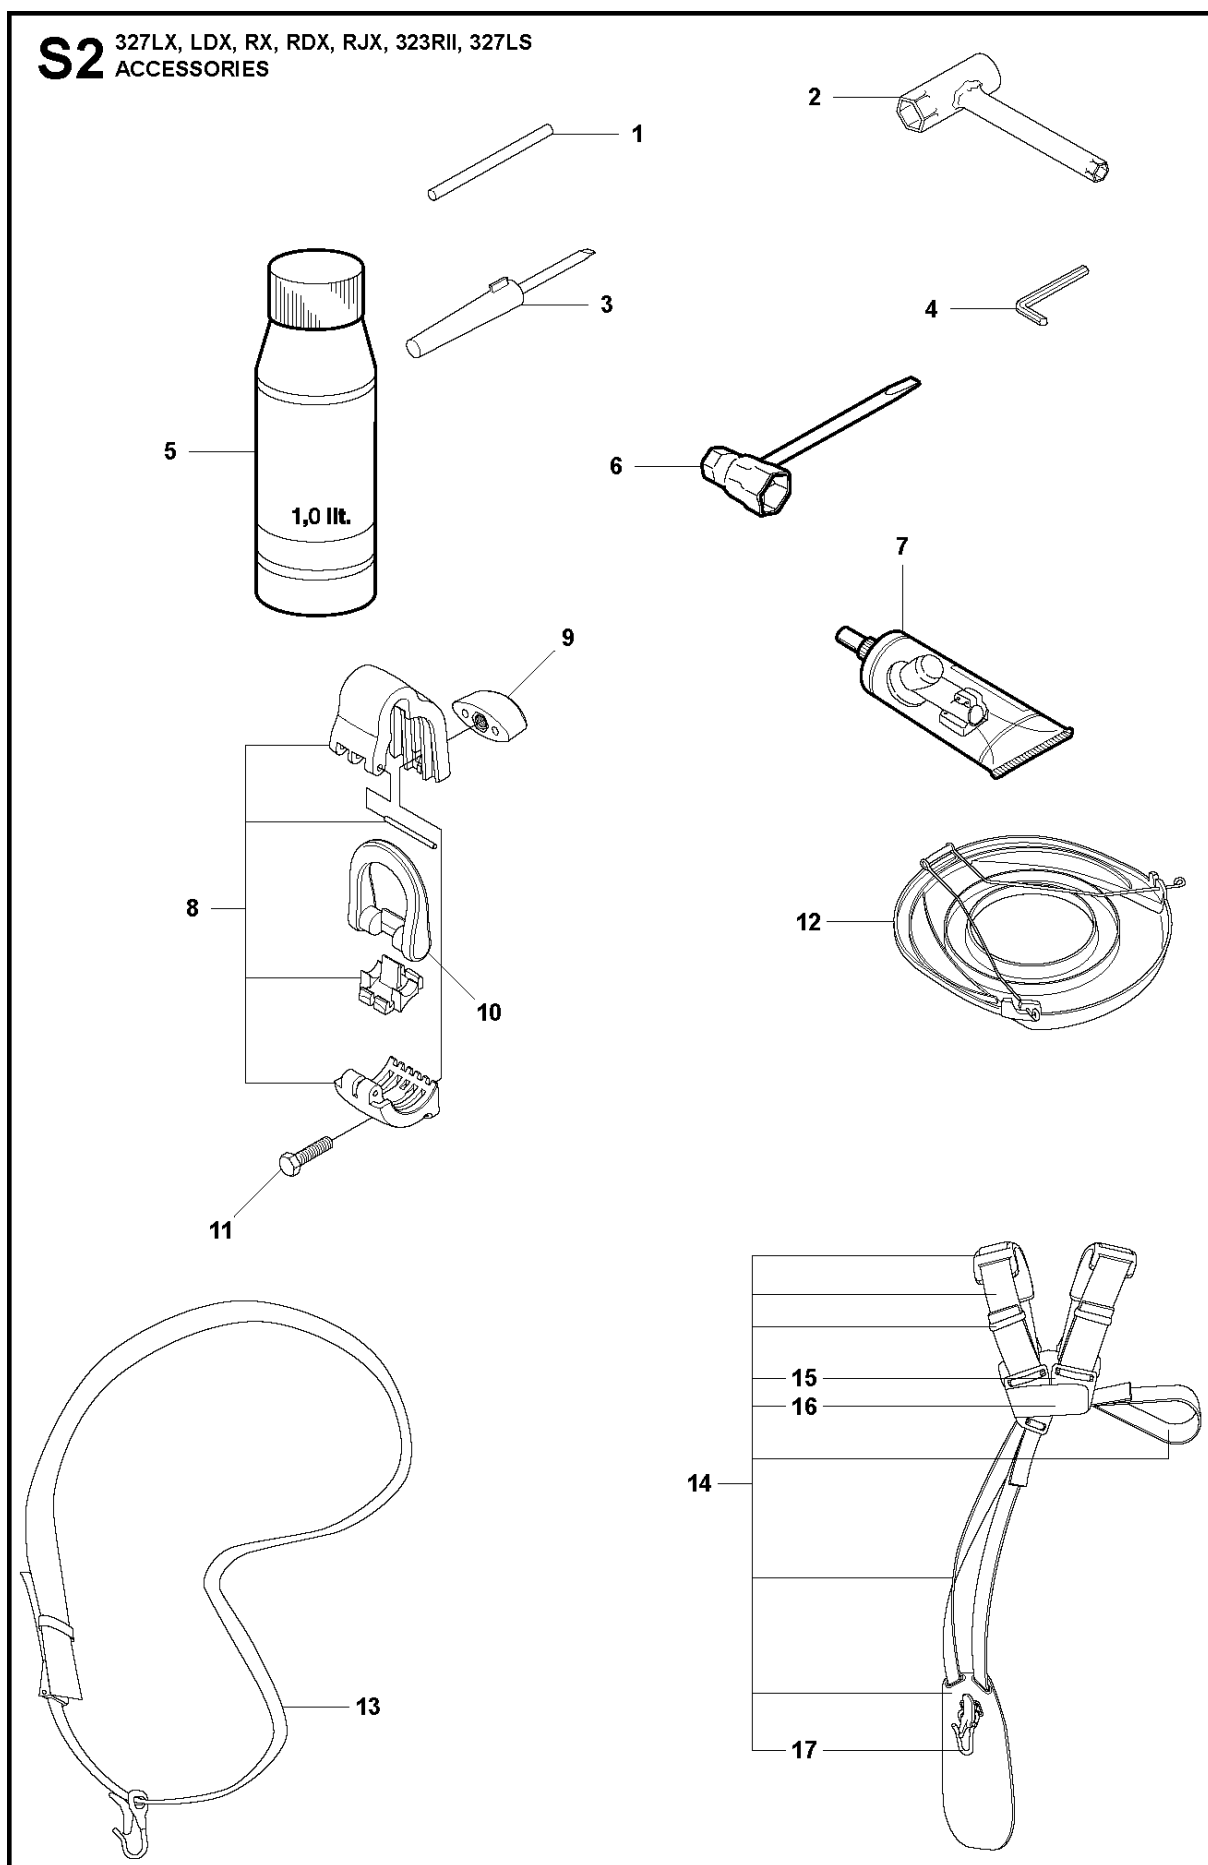

SPARE PARTS LIST

BRUSHCUTTERS/CLEARING SAWS

327 RDX, from 2012-01 -

S2 327LX, LDX, RX, RDX, RJX, 323R11, 327LS
ACCESSORIES

ACCESSORIES

327 RDX, from 2012-01 -

Ref	Part no.	Description	Remark	Qty	Kit
1	502 28 59-01	STOP		1	
2	502 11 46-02	SOCKET WRENCH		1	
3	501 60 02-03	SCREWDRIVER		1	
4	502 21 58-01	L-NYCKEL		1	
5	531 00 92-48	FILTER OIL		1	
6	501 69 17-01	COMBINATION WRENCH		1	
7	503 97 64-01	GREASE		1	
8	537 35 36-01	LOOP		1	
9	537 13 04-02	KNOB		1	
10	537 35 01-01	LOOP		1	
11	725 23 31-51	SCREW		1	
12	537 31 29-01	TRANSPORT GUARD	200-275 mm	1	
13	537 21 62-01	HARNESS		1	
13	537 21 62-02	HARNESS	USA	1	
14	537 21 63-01	HARNESS		1	
14	537 21 63-02	HARNESS	USA	1	
15	503 73 40-01	FRONT PIECE		1	14
16	503 73 41-02	FRONT PIECE		1	14
17	502 02 28-02	WELT HOOK		1	14