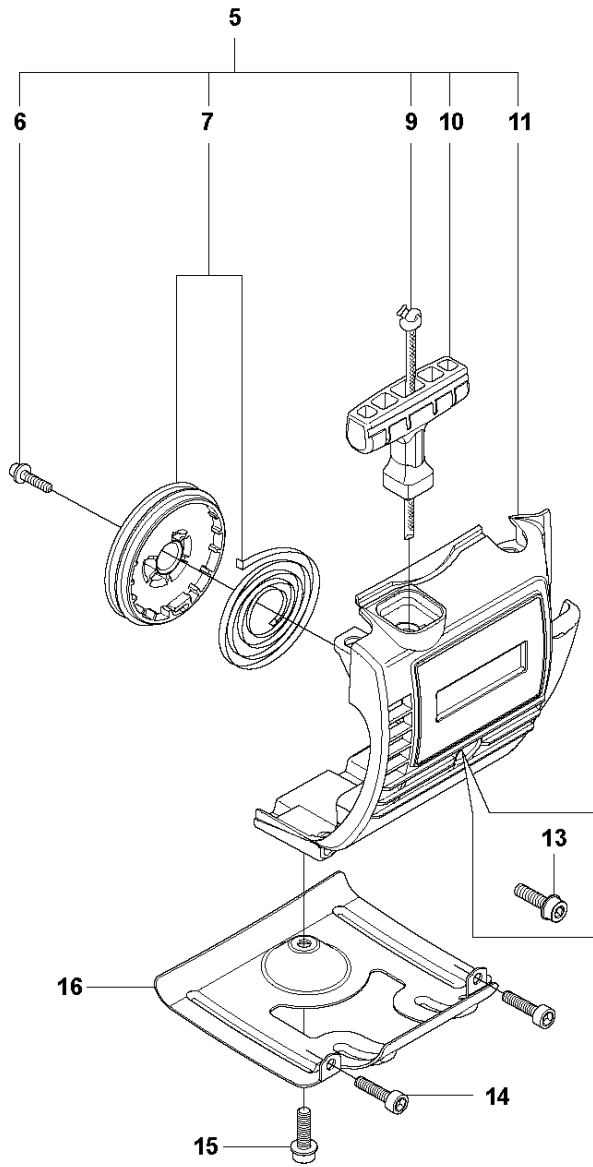

K4 327LX, LDX, RX, RDX, RJX, 323RII
STARTER

STARTER

327 RDX, from 2012-01 -

Ref	Part no.	Description	Remark	Qty	Kit
1	503 87 33-05	STARTER PAWL BRIDGE		1	
2	735 31 08-20	E-CLIP		2	1
3	503 87 36-01	SPRING		1	1
4	503 87 35-02	STARTER PAWL		2	1
5	503 85 28-07	STARTER ASSY	Captive screws	1	
6	503 21 77-16	SCREW IH SCT		1	5
7	503 96 49-01	STARTER PULLEY		1	5
9	503 85 89-01	STARTER CORD		1	5
10	537 00 84-01	STARTER HANDLE		1	5
11	503 85 87-03	STARTER HOUSING	Captive screws	1	5
13	574 47 70-03	SCREW IH SCFMO	Captive screws M5x16	1	5
14	503 21 66-18	SCREW IH SCT		2	
15	503 20 14-12	SCREW IH SCFMO	M5x12	1	
16	537 03 41-01	PROTECTIVE PLATE		1	
17	537 35 34-56	LABEL	327LDx	1	
18	537 35 34-57	LABEL	327RJx	1	
19	537 35 34-58	LABEL	323RII	1	
20	537 35 34-59	LABEL	327Rx	1	
21	537 35 34-60	LABEL	327RDx	1