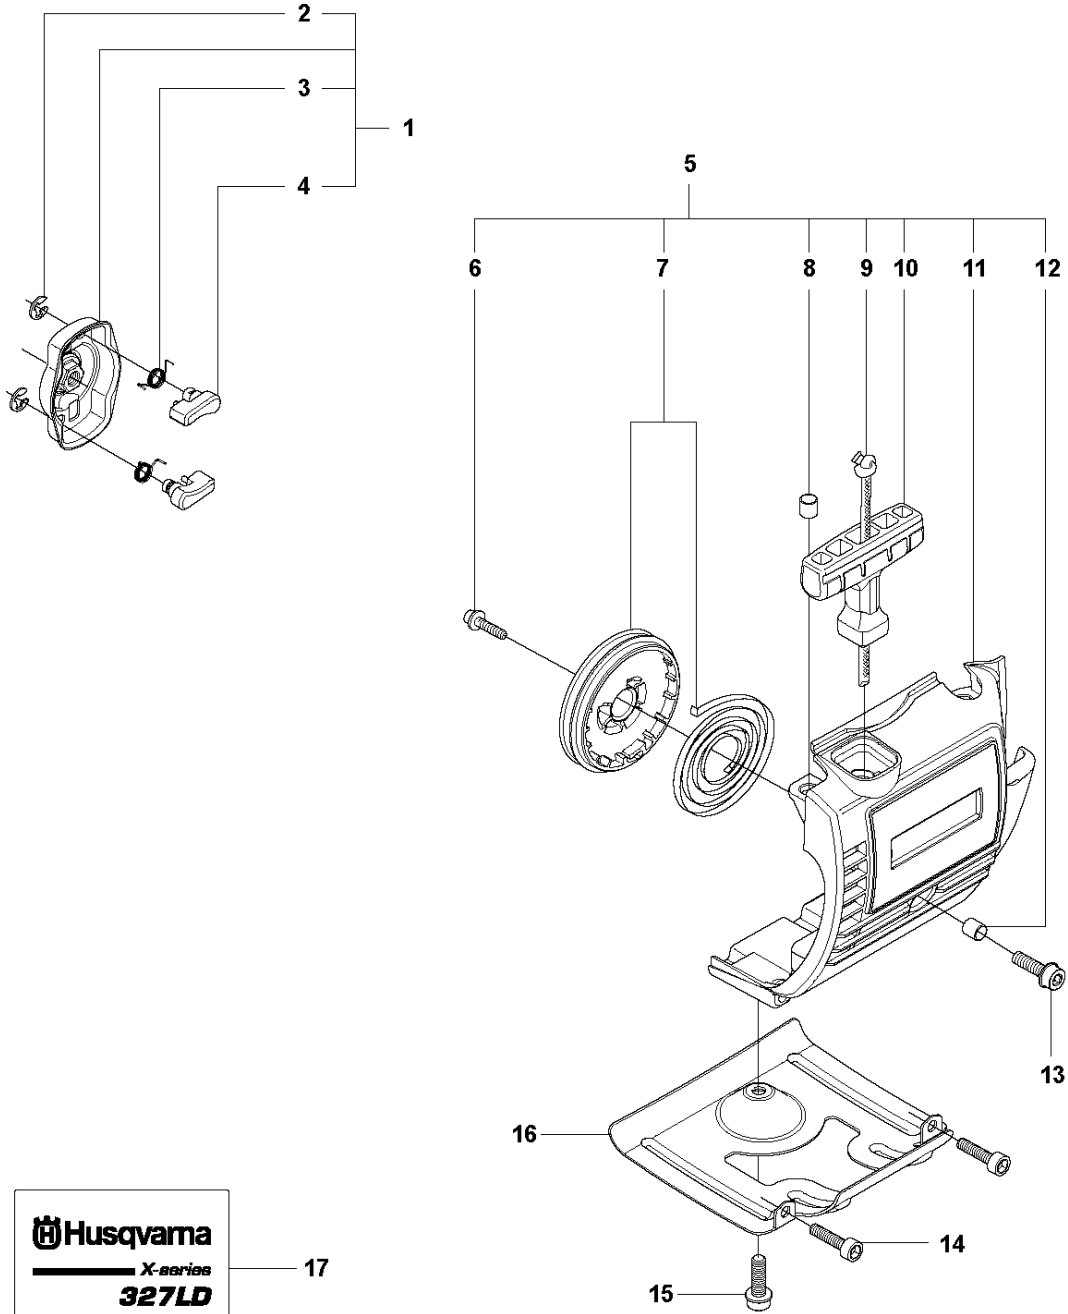

K3 327LX, LDX, RX, RDX, RJX, 323RII
STARTER

STARTER

327 RDX, from 2012-01 -

Ref	Part no.	Description	Remark	Qty	Kit
1	503 87 33-05	STARTER PAWL BRIDGE		1	
2	735 31 08-20	E-CLIP		2	1
3	503 87 36-01	SPRING		1	1
4	503 87 35-02	STARTER PAWL		2	1
5	503 85 28-06	STARTER ASSY		1	
6	503 21 77-16	SCREW IH SCT		1	5
7	503 96 49-01	STARTER PULLEY		1	5
8	537 37 93-02	SPACING SLEEVE		2	5
9	503 85 89-01	STARTER CORD		1	5
10	537 00 84-01	STARTER HANDLE		1	5
11	503 85 87-02	STARTER HOUSING		1	5
12	537 37 93-02	SPACING SLEEVE		1	5
13	503 20 03-16	SCREW IHSCFM	M5x16	1	
14	503 21 66-18	SCREW IH SCT		2	
15	503 20 14-12	SCREW IHSCFMO	M5x12	1	
16	537 03 41-01	PROTECTIVE PLATE		1	
17	537 35 34-56	LABEL	327LDx	1	
18	537 35 34-57	LABEL	327RJx	1	
19	537 35 34-58	LABEL	323RII	1	
20	537 35 34-59	LABEL	327Rx	1	
21	537 35 34-60	LABEL	327RDx	1