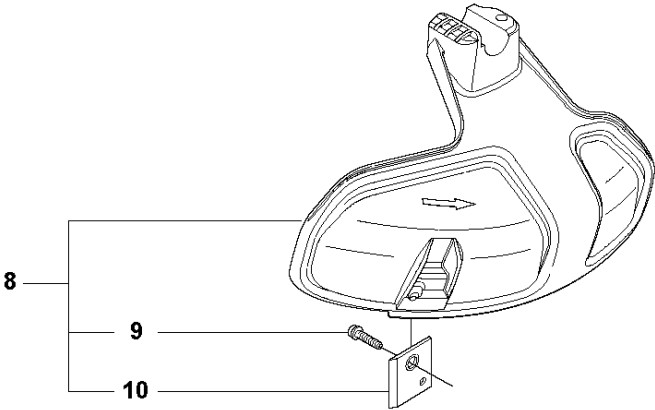

S 327LS, LX, LDX, RX, RDX, RJX, 323R11
ACCESSORIES

ACCESSORIES

327 RDX, from 2012-01 -

Ref	Part no.	Description	Remark	Qty	Kit
1	544 04 42-10	ACCESSORY BAG	Captive screws 323RII, 327Rx	1	
2	573 99 43-04	SCREW IHSCFMO	Captive screws	2	1
3	574 56 80-01	CLAMP	Captive screws	1	1
4	537 29 34-01	ADAPTER		1	1
5	574 56 49-02	BLADE GUARD	Captive screws	1	1
6	503 20 03-16	SCREW IHSCFM	Captive screws	4	1
7	574 03 95-01	LOCKING NUT	Captive screws	4	1
8	503 97 71-01	TRIMMER GUARD	327Lx, 327LDx	1	
9	503 21 07-16	SCREW IHSCFT		1	8
10	503 79 88-01	BLADE		1	8
11	503 93 42-02	COMBI GUARD	323RII, 327Rx	1	
12	503 21 07-16	SCREW IHSCFT		1	11
13	503 79 88-01	BLADE		1	11