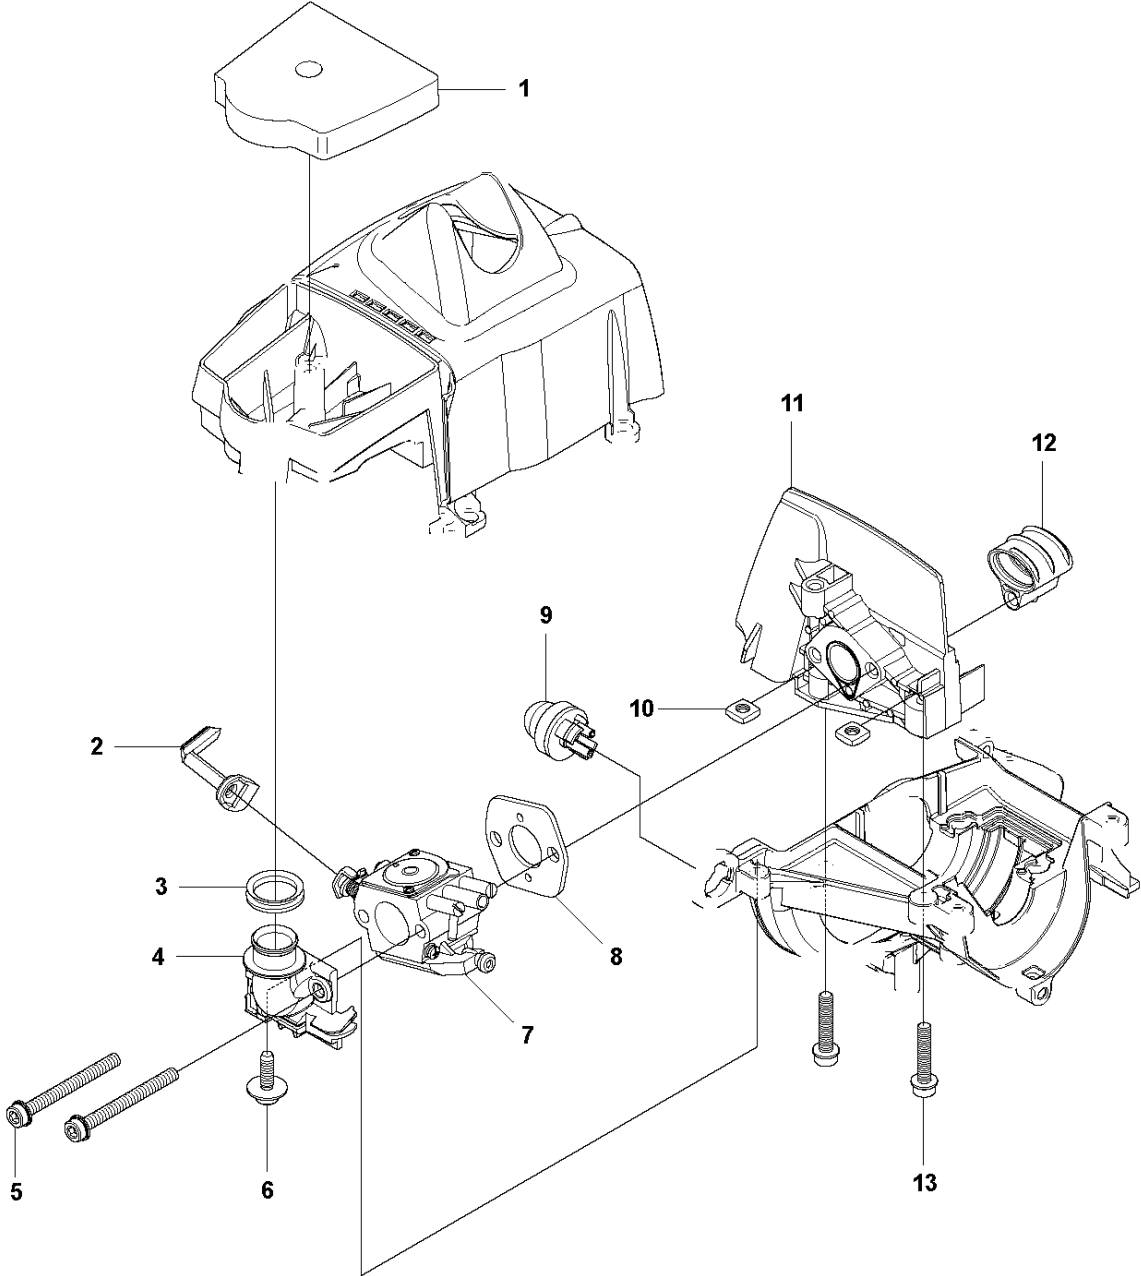

J 327LX, LDX, RX, RDX, RJX, LX, 323R11
CARBURETOR & AIR FILTER

CARBURETOR & AIR FILTER

327 RDX, from 2012-01 -

Ref	Part no.	Description	Remark	Qty	Kit
1	537 14 31-01	AIR FILTER ASSY		1	
2	503 96 25-01	CHOKE CONTROL		1	
3	740 68 11-21	V-RING		1	
4	502 49 90-01	BRACKET		1	
5	503 21 75-50	SCREW IHSCFT		2	
6	503 21 77-16	SCREW IHSCFT		1	
7	503 28 34-01	CARBURETTOR	Zama C1Q-EL24, NOT FOR US	1	
7	576 01 98-01	CARBURETTOR	Hualong HQ-2, only option for US	1	
8	503 49 71-01	GASKET		1	
9	503 93 66-01	PRIMER HOUSING		1	
10	503 22 65-04	SQUARE NUT		2	
11	503 91 09-01	INSULATION WALL		1	
12	503 94 26-01	INLET PIPE		1	
13	503 20 03-25	SCREW IHSCFM		2	
14	505 27 10-01	FILTER		1