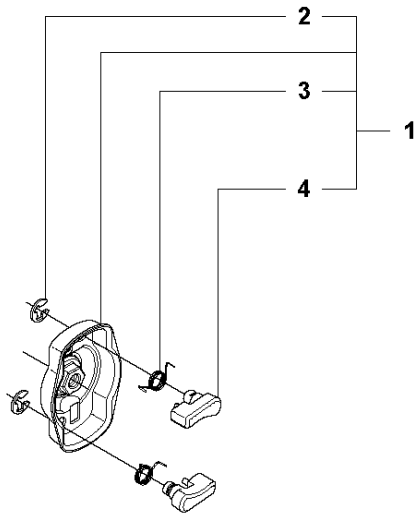

K4 327LX, LDX, RX, RDX, RJX, 323RII
STARTER

STARTER

327 RDX, from 2012-01 -

Ref	Part no.	Description	Remark	Qty	Kit
1	503 87 33-05	STARTER PAWL BRIDGE		1	
2	735 31 08-20	E-CLIP		2	1
3	503 87 36-01	SPRING		1	1
4	503 87 35-02	STARTER PAWL		2	1
5	503 85 28-07	STARTER ASSY	Captive screws	1	
6	503 21 77-16	SCREW IH SCT		1	5
7	503 96 49-01	STARTER PULLEY		1	5
9	503 85 89-01	STARTER CORD		1	5
10	537 00 84-01	STARTER HANDLE		1	5
11	503 85 87-03	STARTER HOUSING	Captive screws	1	5
13	574 47 70-03	SCREW IH SCFMO	Captive screws M5x16	1	5
14	503 21 66-18	SCREW IH SCT		2	
15	503 20 14-12	SCREW IH SCFMO	M5x12	1	
16	537 03 41-01	PROTECTIVE PLATE		1	
17	537 35 34-56	LABEL	327LDx	1	
18	537 35 34-57	LABEL	327RJx	1	
19	537 35 34-58	LABEL	323RII	1	
20	537 35 34-59	LABEL	327Rx	1	
21	537 35 34-60	LABEL	327RDx	1