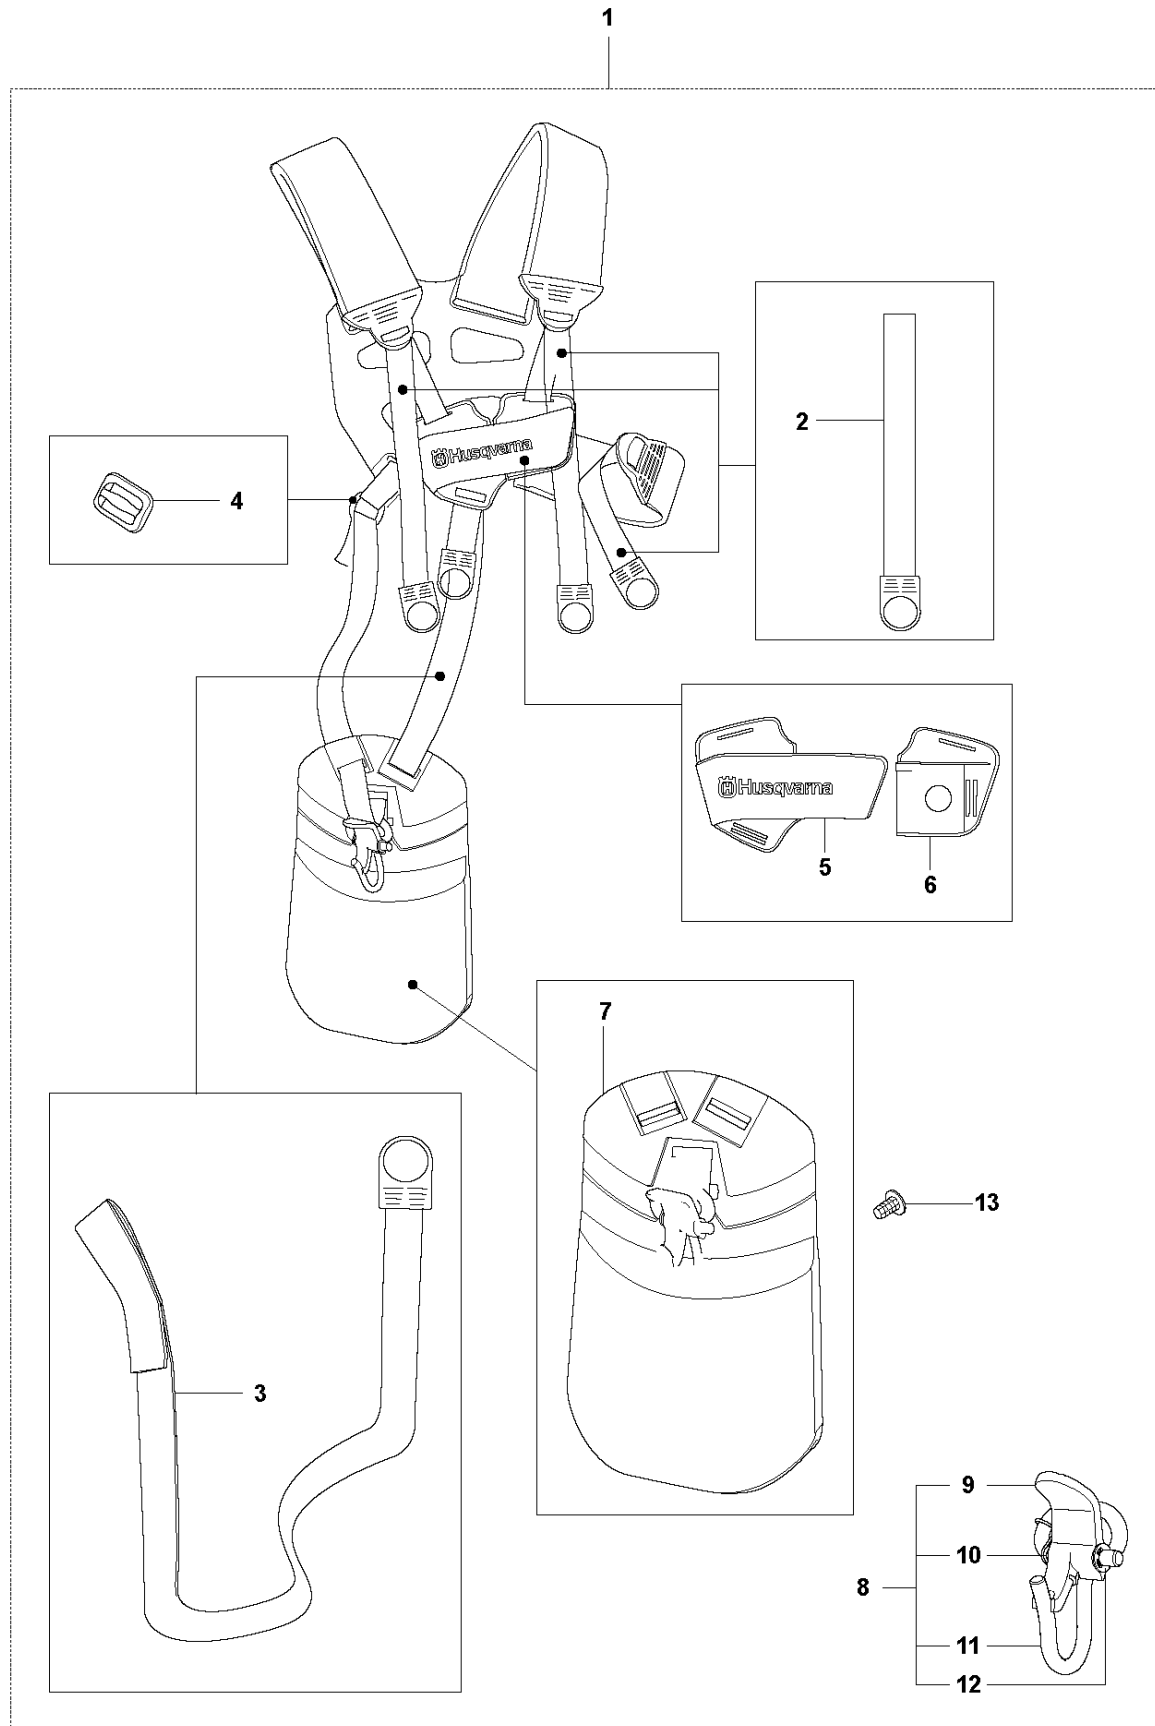

T Duo Balance
HARNESS

HARNESS

327 RDX, from 2012-01 -

Ref	Part no.	Description	Remark	Qty	Kit
1	537 27 57-01	HARNESS		1	
1	537 27 57-03	HARNESS	US	1	1
2	503 99 61-01	BAND		3	1
3	503 99 61-03	BAND		1	1
4	537 11 35-01	RETAINER		1	1
5	537 28 84-01	FRONT PIECE		1	1
6	537 28 83-01	FRONT PIECE		1	1
7	537 27 59-01	HIP PAD		1	1
8	502 02 28-01	HOOK		1	1
9	502 02 30-02	LOCK		1	1,8
10	502 02 38-01	SPRING		1	1,8
11	502 02 29-02	HOOK		1	1,8
12	735 31 09-20	E-CLIP		1	1,8
13	537 17 54-01	HIP PAD		3	1