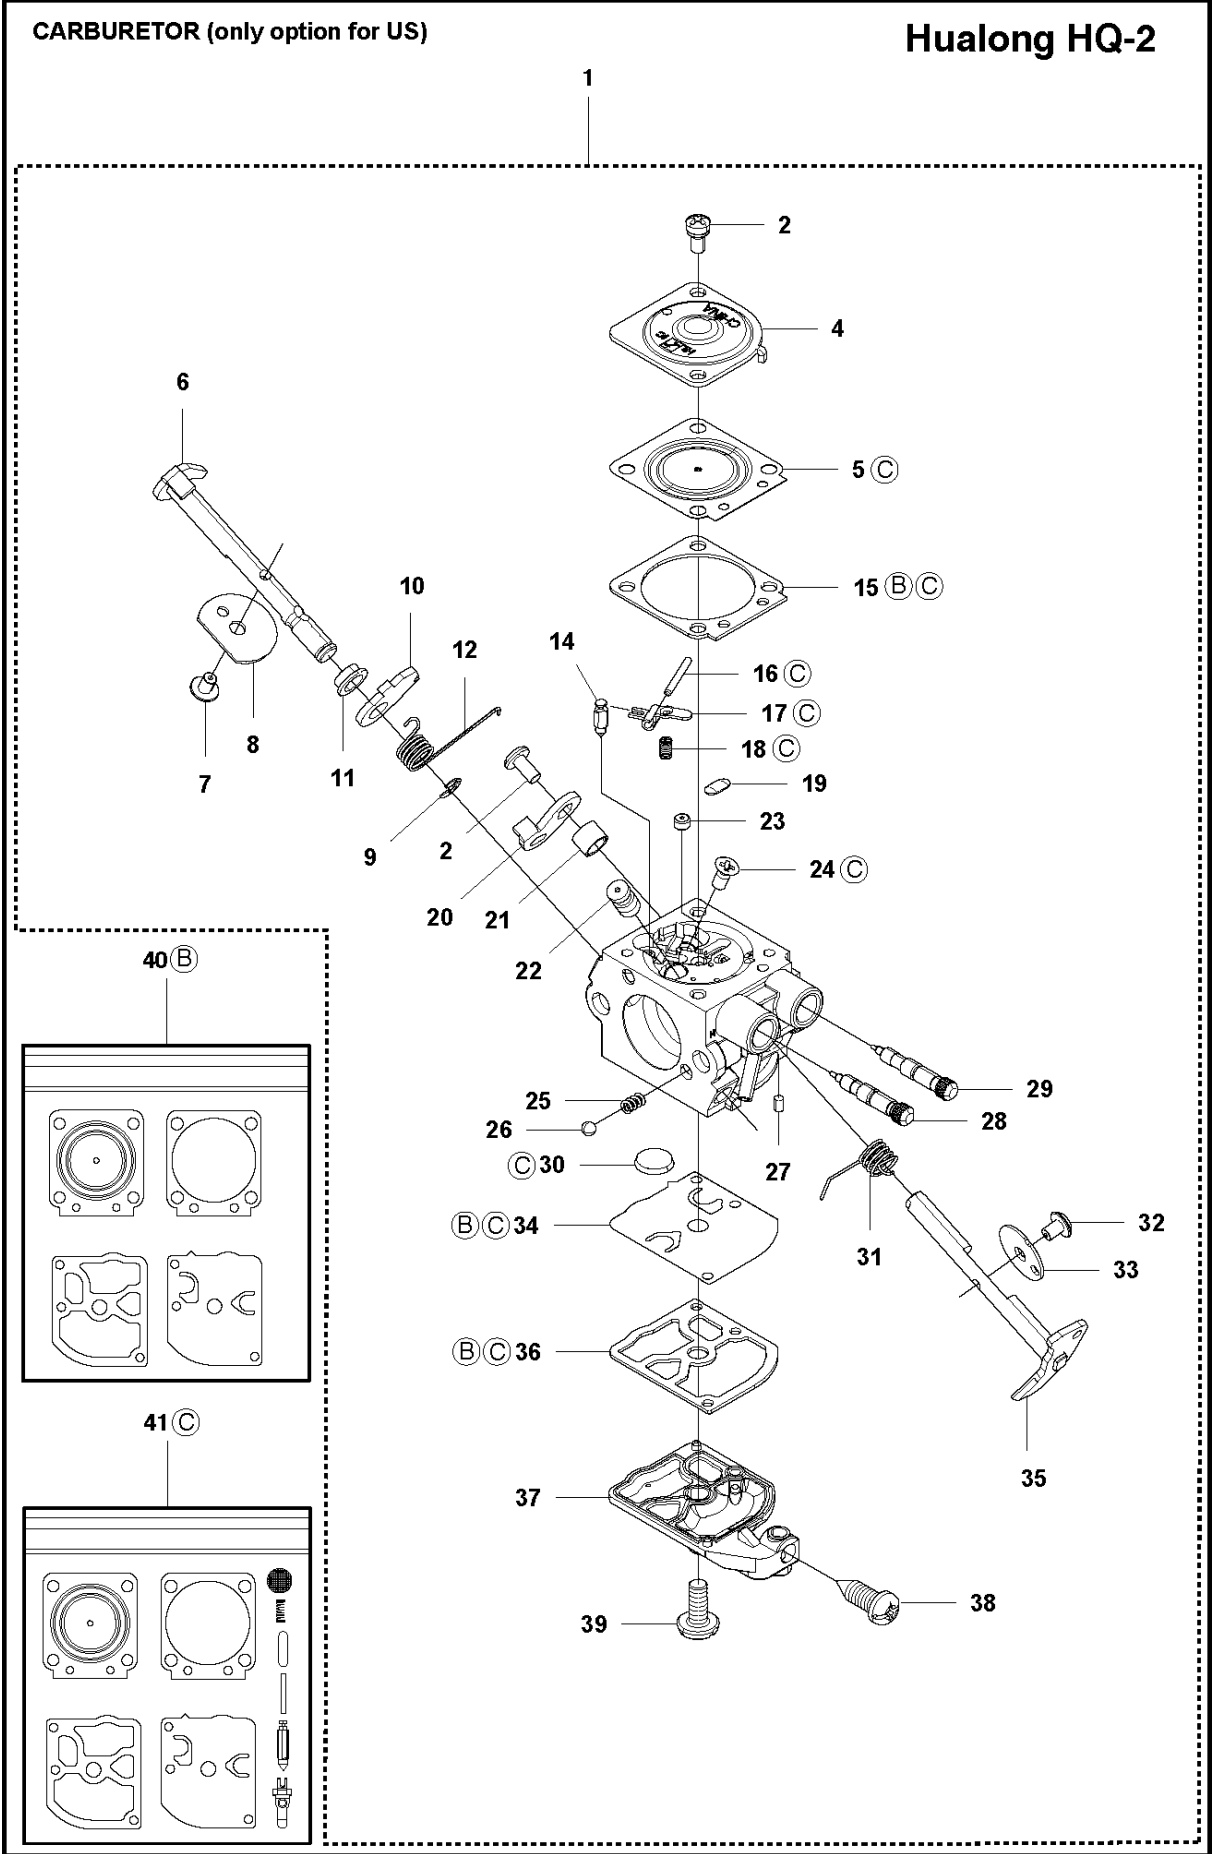

SPARE PARTS LIST

BRUSHCUTTERS/CLEARING SAWS

327 RDX, from 2012-01 -

S2 327LX, LDX, RX, RDX, RJX, 323R11, 327LS
ACCESSORIES

ACCESSORIES

327 RDX, from 2012-01 -

Ref	Part no.	Description	Remark	Qty	Kit
1	502 28 59-01	STOP		1	
2	502 11 46-02	SOCKET WRENCH		1	
3	501 60 02-03	SCREWDRIVER		1	
4	502 21 58-01	L-NYCKEL		1	
5	531 00 92-48	FILTER OIL		1	
6	501 69 17-01	COMBINATION WRENCH		1	
7	503 97 64-01	GREASE		1	
8	537 35 36-01	LOOP		1	
9	537 13 04-02	KNOB		1	
10	537 35 01-01	LOOP		1	
11	725 23 31-51	SCREW		1	
12	537 31 29-01	TRANSPORT GUARD	200-275 mm	1	
13	537 21 62-01	HARNESS		1	
13	537 21 62-02	HARNESS	USA	1	
14	537 21 63-01	HARNESS		1	
14	537 21 63-02	HARNESS	USA	1	
15	503 73 40-01	FRONT PIECE		1	14
16	503 73 41-02	FRONT PIECE		1	14
17	502 02 28-02	WELT HOOK		1	14

CARBURETOR

327 RDX, from 2012-01 -

Ref	Part no.	Description	Remark	Qty	Kit
1	576 01 98-01	CARBURETTOR	Hualong HQ-2, only option for US	1	
2	576 02 42-01	SCREW		2	1
4	576 02 36-01	COVER		1	1
5	576 02 24-01	DIAPHRAGM ASSY		1	1
6	576 02 30-01	SHAFT ASSY		1	1
7	576 02 41-01	SCREW		1	1
8	576 02 32-01	CHOKE		1	1
9	576 02 48-01	E-CLIP		1	1
10	576 02 31-01	LEVER		1	1
11	576 02 35-01	BUSHING		1	1
12	576 02 33-01	SPRING		1	1
14	576 02 01-01	VALVE		1	1
15	576 02 37-01	GASKET		1	1
16	576 02 03-01	PIN		1	1
17	576 02 04-01	LEVER		1	1
18	576 02 05-01	SPRING		1	1
19	576 02 06-01	PLUG		1	1
20	576 02 28-01	LEVER		1	1
21	576 02 29-01	BUSHING		1	1
22	576 02 07-01	MAIN NOZZLE		1	1
23	576 02 08-01	CHECK VALVE		1	1
24	576 02 43-01	SCREW		1	1
25	576 02 34-01	SPRING		1	1
26	576 02 47-01	BALL		1	1
27	576 02 23-01	BAR		1	1
28	576 02 10-01	NEEDLE		1	1
29	576 02 11-01	NEEDLE		1	1
30	576 02 15-01	SCREEN		1	1
31	576 02 27-01	SPRING		1	1
32	576 02 40-01	SCREW		1	1
33	576 02 26-01	THROTTLE		1	1
34	576 02 39-01	DIAPHRAGM PUMP		1	1
35	576 02 25-01	SHAFT ASSY		1	1
36	576 02 38-01	GASKET		1	1
37	576 02 20-01	COVER		1	1
38	576 02 22-01	SCREW		1	1
39	576 02 44-01	SCREW		1	1
40	581 74 35-01	GASKET KIT		1	1
41	581 74 37-01	REPAIR KIT		1	1