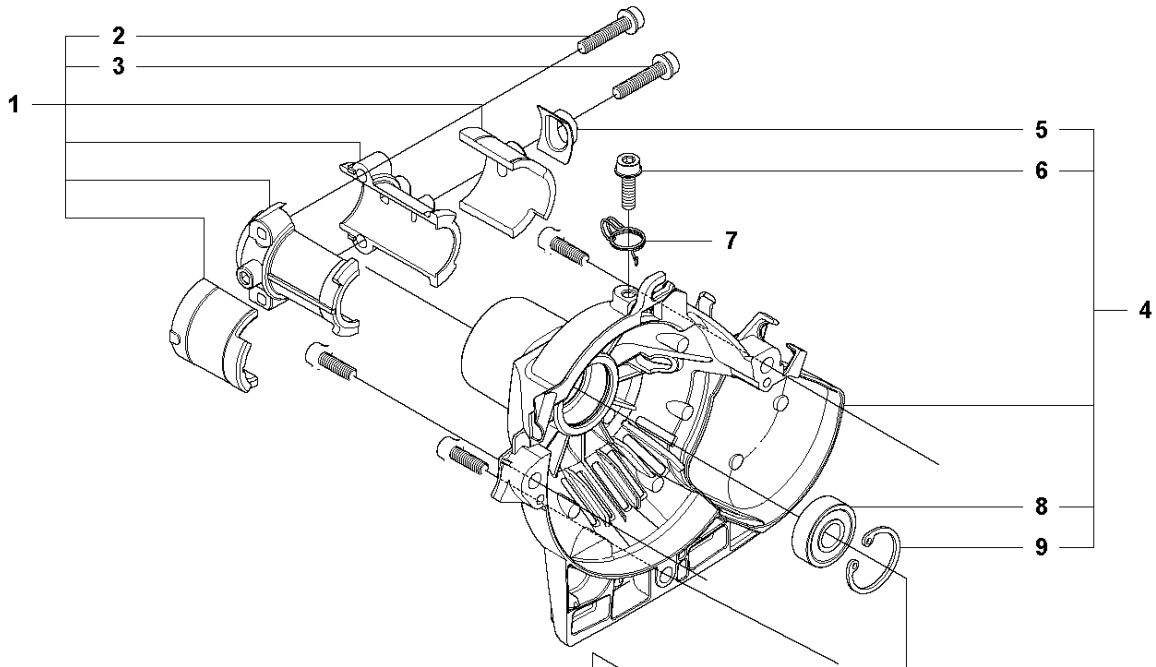

P 327LS, LX, LDX, RX, RDX, RJX, 323RII
CRANK CASE

CRANKCASE

327 RDX, from 2012-01 -

Ref	Part no.	Description	Remark	Qty	Kit
1	537 30 96-01	COMPRESSION SLEEVE		1	
2	503 21 68-25	SCREW IHSCFT		1	1
3	503 21 68-25	SCREW IHSCFT		1	1
4	537 04 12-09	CLUTCH COVER		1	
5	537 42 50-01	PROTECTIVE PLATE		1	4
6	503 20 03-16	SCREW IHSCFM	M5x16	1	4
7	537 07 36-01	SPRING		1	
8	503 25 05-01	BALL BEARING		1	4
9	537 33 67-01	CIRCLIP		1	4
10	537 08 52-03	CRANKCASE		1	
11	503 20 03-16	SCREW IHSCFM		1	10
12	537 06 69-01	GASKET CRANKCASE		1	10
13	537 08 85-01	GASKET		1	10
14	537 06 68-01	INSERT CRANKCASE		1	10
15	503 20 03-16	SCREW IHSCFM		1	10
16	503 20 03-16	SCREW IHSCFM		1	10
17	503 21 66-18	SCREW IHSCFT		1	10
18	503 20 03-16	SCREW IHSCFM		1	10
19	503 21 66-18	SCREW IHSCFT		1	10
20	503 20 03-16	SCREW IHSCFM		1	10
21	503 21 77-16	SCREW IHSCFT		1	10
22	503 20 14-12	SCREW IHSCFMO	M5x12	1	10
23	503 20 03-16	SCREW IHSCFM		1	10