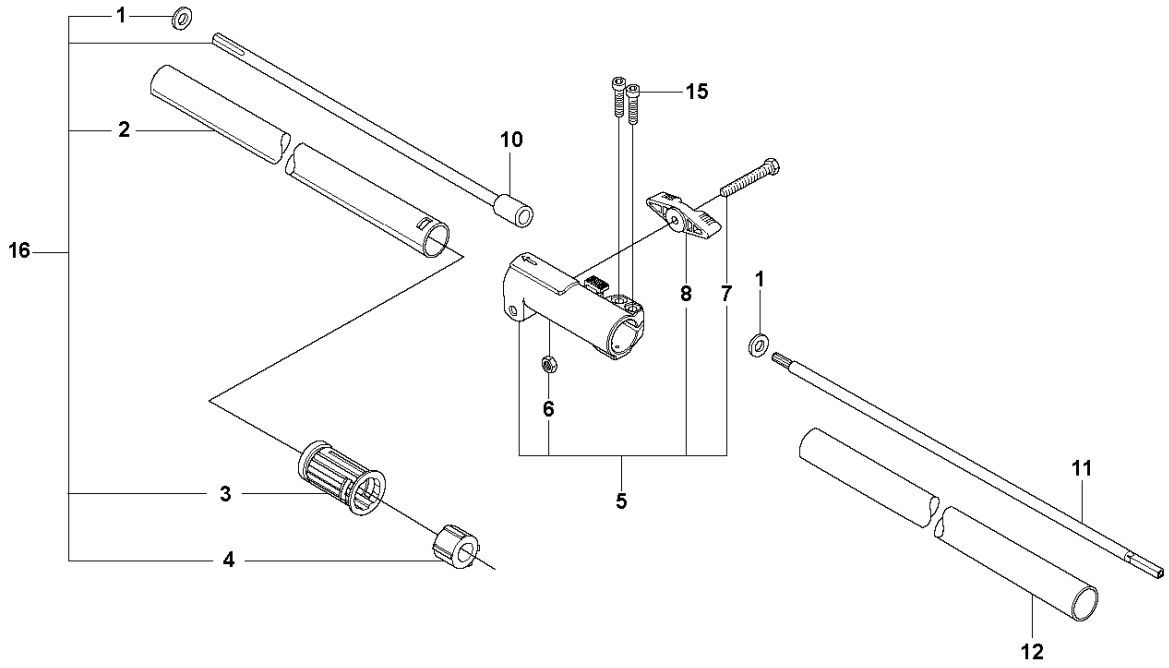

C 327LDx, RDx
SHAFT

13

14

SHAFT

327 RDX, from 2012-01 -

Ref	Part no.	Description	Remark	Qty	Kit
1	735 58 08-10	LOCK WASHER		2	16
2	537 08 27-01	TUBE	L=850mm Ø=24mm	1	16
3	544 37 87-01	PLUG		1	16
4	503 78 52-01	SUPPORTING BEARING		1	16
5	544 36 75-01	CLAMPING SLEEVE		1	
6	731 23 16-01	HEXAGON NUT		1	5
7	725 23 76-51	SCREW EHHM		1	5
8	502 20 38-01	KNOB		1	5
10	537 01 19-01	DRIVE SHAFT	L=825mm Ø=7mm	1	16
11	544 11 37-01	DRIVE SHAFT ASSY	L=699mm Ø=7mm	1	
12	537 01 16-01	TUBE	L=650mm Ø=24mm	1	
13	537 29 48-01	LABEL		1	
14	503 79 56-01	LABEL		1	
14	504 79 56-01	ANTIVIBRATION ELEMENT		2	
14	505 79 56-01	M8 X 16MM FLANGE BOLT		3	
14	506 79 56-01	PULLEY		4	
15	503 20 07-25	SCREW IHSCFM		2	
16	537 07 99-02	TUBE		1	