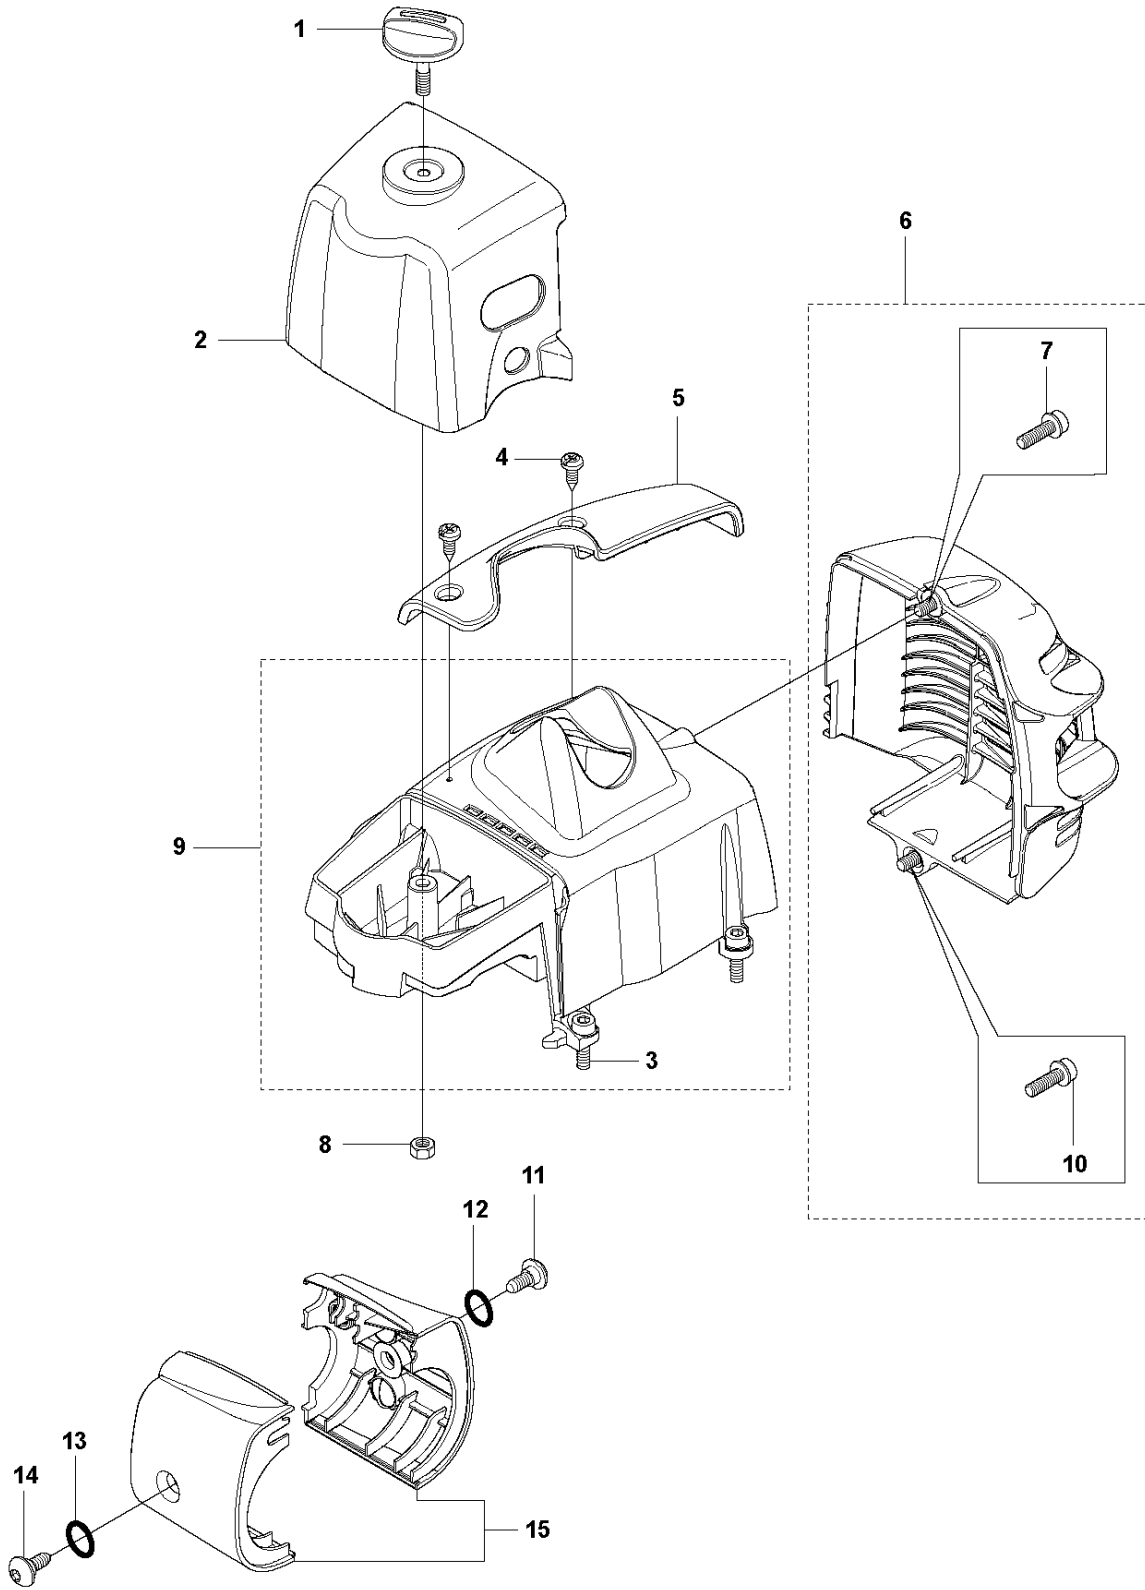

H2 327Lx, LDx, Rx, RDx, RJx, COVERS

COVER

327 RDX, from 2012-01 -

Ref	Part no.	Description	Remark	Qty	Kit
1	537 21 32-10	KNOB		1	
2	502 48 13-01	FILTER COVER		1	
3	574 47 70-03	SCREW IHSCFMO	Captive screws	4	9
4	503 21 35-12	SCREW CCRPANT		2	
5	502 48 16-01	ARM PROTECTION		1	
6	544 84 81-02	HEAT PROTECTOR	Captive screws	1	
7	574 18 15-01	SCREW IHSCFTO	Captive screws	1	6
8	503 22 24-01	LOCKING NUT		1	
9	574 35 39-01	CYLINDER COVER ASSY	Captive screws	1	
10	574 47 70-03	SCREW IHSCFMO	Captive screws	1	6
11	503 96 13-01	SCREW		1	
12	740 42 06-00	O-RING		1	
13	740 42 06-00	O-RING		1	
14	503 96 13-01	SCREW		1	
15	502 48 15-01	COVER		1