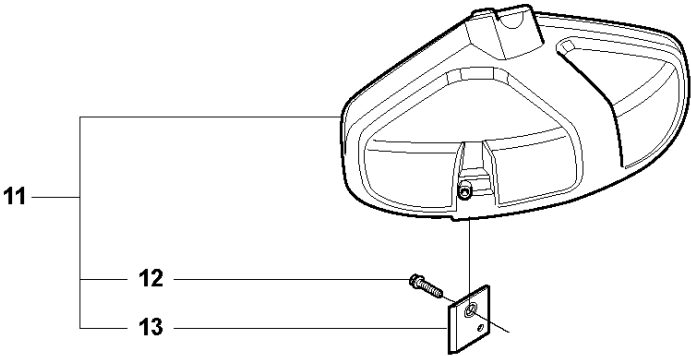

S 327LS, LX, LDX, RX, RDX, RJX, 323R11
ACCESSORIES

ACCESSORIES

327 RDX, from 2012-01 -

Ref	Part no.	Description	Remark	Qty	Kit
1	544 04 42-10	ACCESSORY BAG	Captive screws 323RII, 327Rx	1	
2	573 99 43-04	SCREW IHSCFMO	Captive screws	2	1
3	574 56 80-01	CLAMP	Captive screws	1	1
4	537 29 34-01	ADAPTER		1	1
5	574 56 49-02	BLADE GUARD	Captive screws	1	1
6	503 20 03-16	SCREW IHSCFM	Captive screws	4	1
7	574 03 95-01	LOCKING NUT	Captive screws	4	1
8	503 97 71-01	TRIMMER GUARD	327Lx, 327LDx	1	
9	503 21 07-16	SCREW IHSCFT		1	8
10	503 79 88-01	BLADE		1	8
11	503 93 42-02	COMBI GUARD	323RII, 327Rx	1	
12	503 21 07-16	SCREW IHSCFT		1	11
13	503 79 88-01	BLADE		1	11